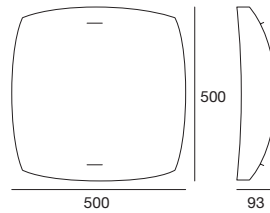

TYPE

☐ WHITE / CHROME

CODE

2924BI

SOURCE

2x57 W Max
Halogen
(LED bulbs
compatible)