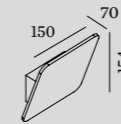

INCH

WALL SURFACE

1.5

LED 8W | 220-240VAC | 50-60Hz
COB 3-step | incl. PS | phase-cut dim
aluminium powder coated
brushed

0.49kg IP20 $\pm 0.3^\circ$

3000K | >80 CRI | 480lm

	CODE
	312164W4
	312164B4

2.6