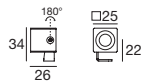

Practical installation
Easy installation thanks to the practical directional bracket

Eyelet_R | Movable spotlight | powerLED 2 W 630 mA

type		colour			optic	
White	CRI 80 96984	3000 K	208 lm	W	15°	15
Black	CRI 80 96985	4000 K	222 lm	N	30°	30
Grey	CRI 80 96986	5000 K	253 lm	C	60°	60

R - G - B - Y on request

89147	99115	99114
ON/OFF 1 - 2 art.	1-10V 1 - 10 art.	DALI 1 - 10 art.

Eyelet_Q | Movable spotlight | powerLED 2 W 630 mA

type		colour			optic	
White	CRI 80 97336	3000 K	208 lm	W	15°	15
Black	CRI 80 97337	4000 K	222 lm	N	30°	30
Grey	CRI 80 97338	5000 K	253 lm	C	60°	60