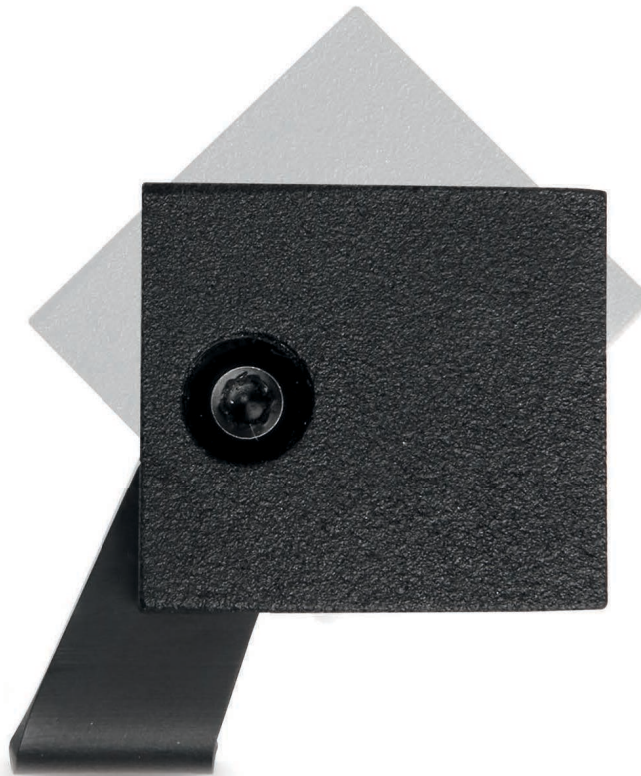

Eyelet

Directional spotlights with an extremely compact size, **mounted on a bracket** and designed to **highlight objects in recesses and display cases**. Available in round or square version.

Compact size
Utmost flexibility of application

Practical installation
Easy installation thanks to the practical directional bracket

Eyelet_R | Movable spotlight | powerLED 2 W 630 mA

type		colour			optic	
White	CRI 80 96984	3000 K	208 lm	W	15°	15
Black	CRI 80 96985	4000 K	222 lm	N	30°	30
Grey	CRI 80 96986	5000 K	253 lm	C	60°	60

R - G - B - Y on request

89147	99115	99114
ON/OFF 1 - 2 art.	1-10V 1 - 10 art.	DALI 1 - 10 art.

Eyelet_Q | Movable spotlight | powerLED 2 W 630 mA

type		colour			optic	
White	CRI 80 97336	3000 K	208 lm	W	15°	15
Black	CRI 80 97337	4000 K	222 lm	N	30°	30
Grey	CRI 80 97338	5000 K	253 lm	C	60°	60