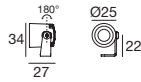

Eyelet

Directional spotlights with an extremely compact size, **mounted on a bracket** and designed to **highlight objects in recesses and display cases**. Available in round or square version.

Compact size
Utmost flexibility of application

Practical installation
Easy installation thanks to the practical directional bracket

Eyelet_R | Movable spotlight | powerLED 2 W 630 mA

type		colour			optic	
White	CRI 80 96984	3000 K	208 lm	W	15°	15
Black	CRI 80 96985	4000 K	222 lm	N	30°	30
Grey	CRI 80 96986	5000 K	253 lm	C	60°	60

R - G - B - Y on request

89147	99115	99114
ON/OFF 1 - 2 art.	1-10V 1 - 10 art.	DALI 1 - 10 art.

Eyelet_Q | Movable spotlight | powerLED 2 W 630 mA

type		colour			optic	
White	CRI 80 97336	3000 K	208 lm	W	15°	15
Black	CRI 80 97337	4000 K	222 lm	N	30°	30
Grey	CRI 80 97338	5000 K	253 lm	C	60°	60