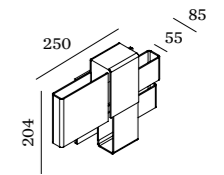

ARZY
WALL SURFACE

1.0

LED 6W | 220-240VAC | 50-60Hz
COB 3-step | incl. power supply
stainless steel powder coated
chrome

1.56kg | IP20 | 0,3m | 1

3000K | >80 CRI | 380lm

	CODE
	325163W4
	325163C4
	325163B4