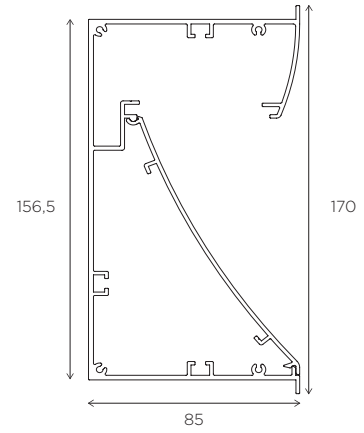

DESIGN YOUR PROJECT

LINES APPLICATION