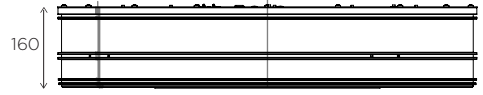

BPM Lighting®
ALASKA
TRIMLESS