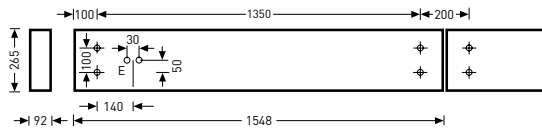

Ball-proof surface-mounted luminaires with accessories also as recessed and suspended luminaire with RSX louvre and PMMA cover

Reference	TOC	...EDD	...E		EEC	≈kg
2-lamp						
• Actison S-RSX 249...	59 047...	...07	...04	2 x 49	A+/A/B	11.2
Actison S-RSX 280...	59 048...	...07	...04	2 x 80	A+/A/B/C	11.2

• IK10/20 J 960 °C