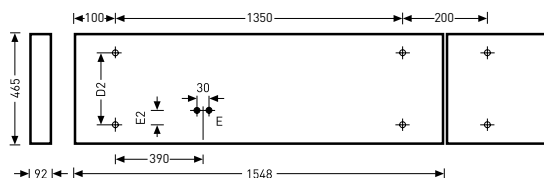

Ball-proof surface-mounted luminaires with accessories also as recessed and suspended luminaire with RSX louvre and PMMA cover

Reference	TOC	...EDD	...E		EEC	=kg
4-lamp						
• Actison S-RSX 449...	59 052...	...07	...04	4 x 49	A+/A/B	16.0
Actison S-RSX 480...	59 053...	...07	...04	4 x 80	A+/A/B/C	16.0

• IK10/20 J 960 °C