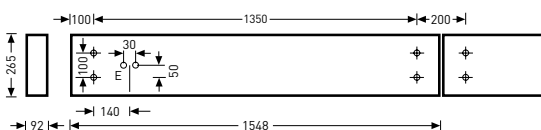

ACTISON (LED)

Ball-proof surface-mounted luminaires, with accessories also as recessed and suspended luminaire with STB specular parabolic reflector

Reference	TOC	...EDD	...E		EEC	=kg
2-lamp						
• Actison STB 249...	59 019...	...07	...04	2 x 49	A+/A/B	10.3
Actison STB 280...	59 020...	...07	...04	2 x 80	A+/A/B/C	10.3

• IK10/20 J 960 °C