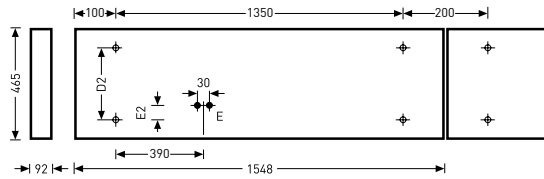

Ball-proof surface-mounted luminaires with accessories also as recessed and suspended luminaire with RWS louvre and PMMA cover

Reference	TOC	...EDD	...E		EEC	≈kg
4-lamp						
• Actison S-RWS 449...	59 059...	...07	...04	4 x 49	A+/A/B	18.1
Actison S-RWS 480...	59 060...	...07	...04	4 x 80	A+/A/B/C	18.1

• IK10/20 J 960 °C