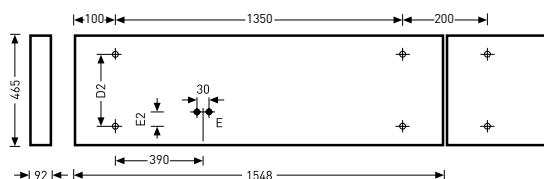

Ball-proof surface-mounted luminaires with accessories also as recessed and suspended luminaire with STB specular parabolic reflector and PMMA cover

Reference	TOC	...EDD	...E		EEC	=kg
3-lamp						
• Actison S-STB 349...	59 043...	...07	...04	3 x 49	A+/A/B	15.9
Actison S-STB 380...	59 044...	...07	...04	3 x 80	A+/A/B/C	15.9
3-lamp, multi-lamp ballast						
ActisonPlus S-STB 335/49/80...	59 042...	...07	-	3 x 35/49/80	A+/A/B/C	15.9

• IK10/20 J 960 °C