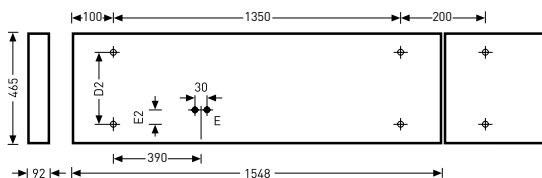

Ball-proof surface-mounted luminaires, with accessories also as recessed and suspended luminaire with STB specular parabolic reflector

Reference	TOC	...EDD	...E		EEC	=kg
3-lamp						
• Actison STB 349...	59 022...	...07	...04	3 x 49	A+/A/B	14.7
Actison STB 380...	59 023...	...07	...04	3 x 80	A+/A/B/C	14.7
3-lamp, multi-lamp ballast						
ActisonPlus STB 335/49/80...	59 021...	...07	-	3 x 35/49/80	A+/A/B/C	14.7

• IK10/20 J 960 °C