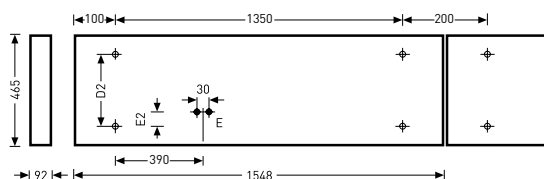

Ball-proof surface-mounted luminaires with accessories also as recessed and suspended luminaire with RSX louvre and PMMA cover

Reference	TOC	...EDD	...E		EEC	=kg
3-lamp						
• Actison S-RSX 349...	59 050...	...07	...04	3 x 49	A+/A/B	15.9
Actison S-RSX 380...	59 051...	...07	...04	3 x 80	A+/A/B/C	15.9
3-lamp, multi-lamp ballast						
ActisonPlus S-RSX 335/49/80...	59 049...	...07	-	3 x 35/49/80	A+/A/B/C	15.9

• IK10/20 J 960 °C