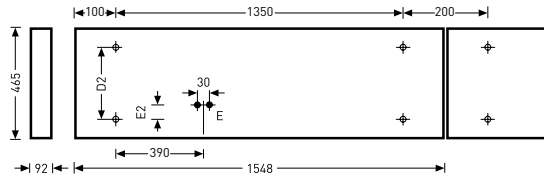

Ball-proof surface-mounted luminaires with accessories also as recessed and suspended luminaire with RWS louvre and PMMA cover

Reference	TOC	...EDD	...E		EEC	≈kg
3-lamp						
• Actison S-RWS 349...	59 057...	...07	...04	3 x 49	A+/A/B	17.9
Actison S-RWS 380...	59 058...	...07	...04	3 x 80	A+/A/B/C	17.9
3-lamp, multi-lamp ballast						
ActisonPlus S-RWS 335/49/80...	59 056...	...07	-	3 x 35/49/80	A+/A/B/C	17.9

• IK10/20 J 960 °C