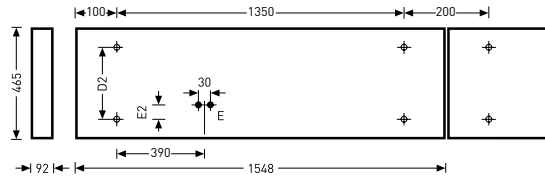

Ball-proof surface-mounted luminaires with accessories also as recessed and suspended luminaire with STB specular parabolic reflector

Reference	TOC	...EDD	...E		EEC	≈kg
4-lamp						
• Actison STB 449...	59 024...	...07	...04	4 x 49	A+/A/B	14.8
Actison STB 480...	59 025...	...07	...04	4 x 80	A+/A/B/C	14.8

• IK10/20 J 960 °C