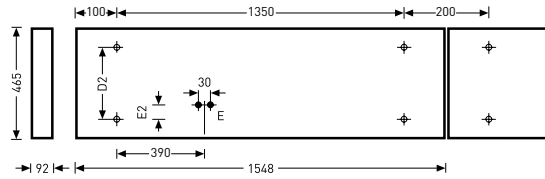

Ball-proof surface-mounted luminaires with accessories also as recessed and suspended luminaire with RSX louvre

Reference	TOC	...EDD	...E		EEC	≈kg
4-lamp						
• Actison RSX 449...	59 031...	...07	...04	4 x 49	A+/A/B	15.8
Actison RSX 480...	59 032...	...07	...04	4 x 80	A+/A/B/C	15.8

• IK10/20 J 960 °C