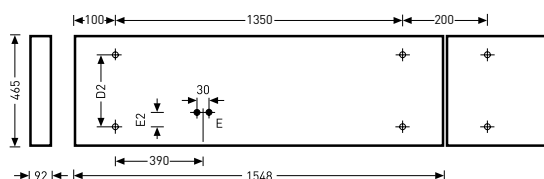

Ball-proof surface-mounted luminaires with accessories also as recessed and suspended luminaire with STB specular parabolic reflector and PMMA cover

Reference	TOC	...EDD	...E		EEC	=kg
4-lamp						
• Actison S-STB 449...	59 045...	...07	...04	4 x 49	A+/A/B	16.0
Actison S-STB 480...	59 046...	...07	...04	4 x 80	A+/A/B/C	16.0

• IK10/20 J 960 °C