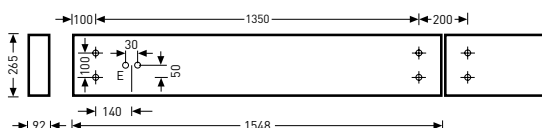

Ball-proof surface-mounted luminaires with accessories also as recessed and suspended luminaire with RWS louvre and PMMA cover

Reference	TOC	...EDD	...E		EEC	=kg
2-lamp						
• Actison S-RWS 249...	59 054...	...07	...04	2 x 49	A+/A/B	12.7
Actison S-RWS 280...	59 055...	...07	...04	2 x 80	A+/A/B/C	12.7

• IK10/20 J 960 °C