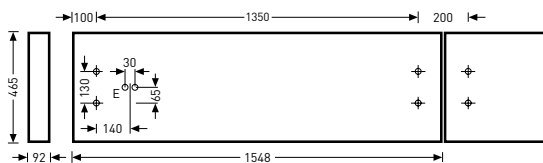

ACTISON (LED)

Ball-proof surface-mounted luminaires with accessories also as recessed and suspended luminaire with RSX louvre

Reference	TOC	...ETDD	...ET		EEC	W	=kg
LED							
• Actison RSX3 12000-840...	61 999...	...51	...40	12000 lm	A++/A+/A	110	22.0
Actison RSX3 14000-840...	61 998...	...51	...40	14000 lm	A++/A+/A	123	22.0

• IK10/20 J 960 °C