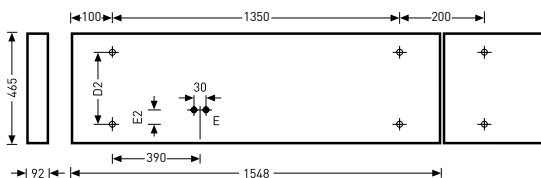

Ball-proof surface-mounted luminaires with accessories also as recessed and suspended luminaire with RSX louvre

Reference	TOC	...EDD	...E		EEC	=kg
3-lamp						
• Actison RSX 349...	59 029...	...07	...04	3 x 49	A+/A/B	15.8
Actison RSX 380...	59 030...	...07	...04	3 x 80	A+/A/B/C	15.8
3-lamp, multi-lamp ballast						
ActisonPlus RSX 335/49/80...	59 028...	...07	-	3 x 35/49/80	A+/A/B/C	15.8

• IK10/20 J 960 °C