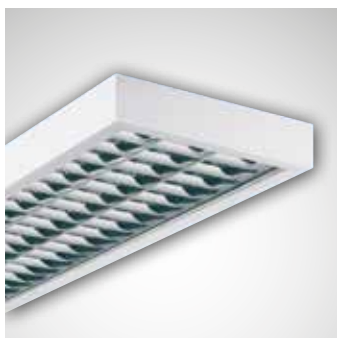

Ball-proof surface-mounted luminaires with accessories also as recessed and suspended luminaire with RSX louvre and PMMA cover

Reference	TOC	...EDD	...E		EEC	=kg
3-lamp						
• Actison S-RSX 349...	59 050...	...07	...04	3 x 49	A+/A/B	15.9
Actison S-RSX 380...	59 051...	...07	...04	3 x 80	A+/A/B/C	15.9
3-lamp, multi-lamp ballast						
ActisonPlus S-RSX 335/49/80...	59 049...	...07	-	3 x 35/49/80	A+/A/B/C	15.9

• IK10/20 J 960 °C