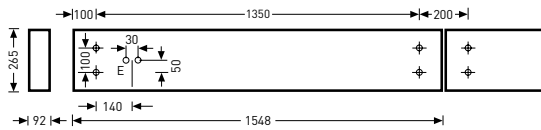

Ball-proof surface-mounted luminaires with accessories also as recessed and suspended luminaire with RWS louvre

Reference	TOC	...EDD	...E		EEC	≈kg
2-lamp						
• Actison RWS 249...	59 033...	...07	...04	2 x 49	A+/A/B	12.0
Actison RWS 280...	59 034...	...07	...04	2 x 80	A+/A/B/C	12.0

• IK10/20 J 960 °C