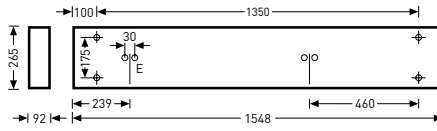

ACTISON (LED)

Ball-proof surface-mounted luminaires with RSX louvre with accessories also as recessed and suspended luminaires

Reference	TOC	...ETDD	...ET		EEC	W	≈kg
LED							
• Actison RSX2 8000-840...	64 594...	-	...40	8200 lm	A++/A+/A	75	10.3
Actison RSX2 9300-840...	64 593...	...51	...40	9400 lm	A++/A+/A	82	10.3

• IK10/20 J 960 °C