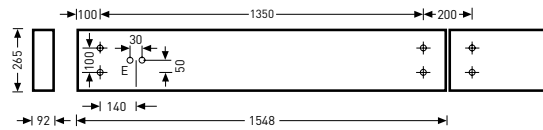

Ball-proof surface-mounted luminaires with accessories also as recessed and suspended luminaire with RSX louvre

Reference	TOC	...EDD	...E		EEC	≈kg
2-lamp						
• Actison RSX 249...	59 026...	...07	...04	2 x 49	A+/A/B	10.3
Actison RSX 280...	59 027...	...07	...04	2 x 80	A+/A/B/C	10.3

• IK10/20 J 960 °C