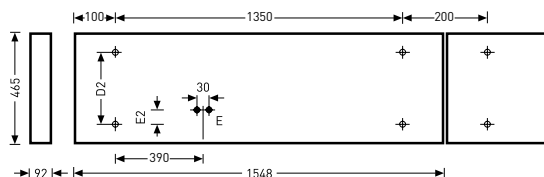

Ball-proof surface-mounted luminaires with accessories also as recessed and suspended luminaire with RWS louvre

Reference	TOC	...EDD	...E		EEC	=kg
4-lamp						
• Actison RWS 449...	59 038...	...07	...04	4 x 49	A+/A/B	16.9
Actison RWS 480...	59 039...	...07	...04	4 x 80	A+/A/B/C	16.9

• IK10/20 J 960 °C