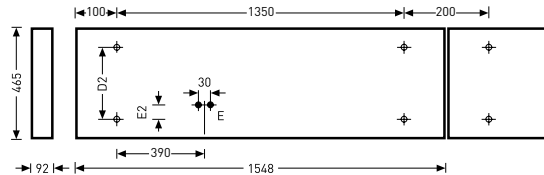

Ball-proof surface-mounted luminaires with accessories also as recessed and suspended luminaire with RWS louvre

Reference	TOC	...EDD	...E		EEC	≈kg
3-lamp						
• Actison RWS 349...	59 036...	...07	...04	3 x 49	A+/A/B	16.7
Actison RWS 380...	59 037...	...07	...04	3 x 80	A+/A/B/C	16.7
3-lamp, multi-lamp ballast						
ActisonPlus RWS 335/49/80...	59 035...	...07	-	3 x 35/49/80	A+/A/B/C	16.7

• IK10/20 J 960 °C