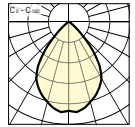

Ball-proof surface-mounted luminaires with accessories also as recessed and suspended luminaire with STB specular parabolic reflector and PMMA cover

Reference	TOC	...EDD	...E		EEC	≈kg
2-lamp						
• Actison S-STB 249...	59 040...	...07	...04	2 x 49	A+/A/B	11.2
Actison S-STB 280...	59 041...	...07	...04	2 x 80	A+/A/B/C	11.2

• IK10/20 J 960 °C