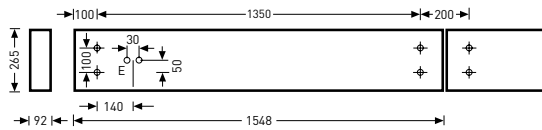

Ball-proof surface-mounted luminaires with accessories also as recessed and suspended luminaire with STB specular parabolic reflector and PMMA cover

Reference	TOC	...EDD	...E		EEC	≈kg
2-lamp						
• Actison S-STB 249...	59 040...	...07	...04	2 x 49	A+/A/B	11.2
Actison S-STB 280...	59 041...	...07	...04	2 x 80	A+/A/B/C	11.2

• IK10/20 J 960 °C