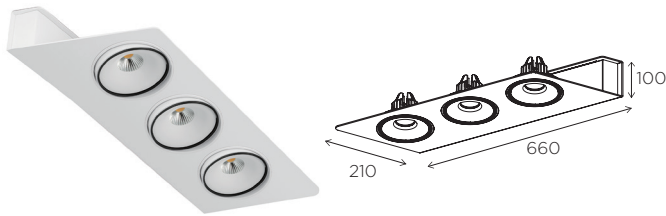

REF. 8229

QR-III G53	HS E5III GU10	QR-III GX8.5	BPM3181 LED
MAX 3x100 W	MAX 3x75 W	MAX 3x70 W	MAX 3x16 W
-	-	-	27K - 4110 lm 3K - 4326 lm 4K - 4566 lm
-	-	-	500 mA
INC.	-	INC.	INC.
.01	.02	.03	.04
.05	.06	.07	.08
.09	.10	.11	.12

QR-III G53	HS E5III GU10	QR-III GX8.5	BPM3181 LED
MAX 4x100 W	MAX 4x75 W	MAX 4x70 W	MAX 4x16 W
-	-	-	27K - 5480 lm 3K - 5768 lm 4K - 6088 lm
-	-	-	500 mA
INC.	-	INC.	INC.
.01	.02	.03	.04
.05	.06	.07	.08
.09	.10	.11	.12