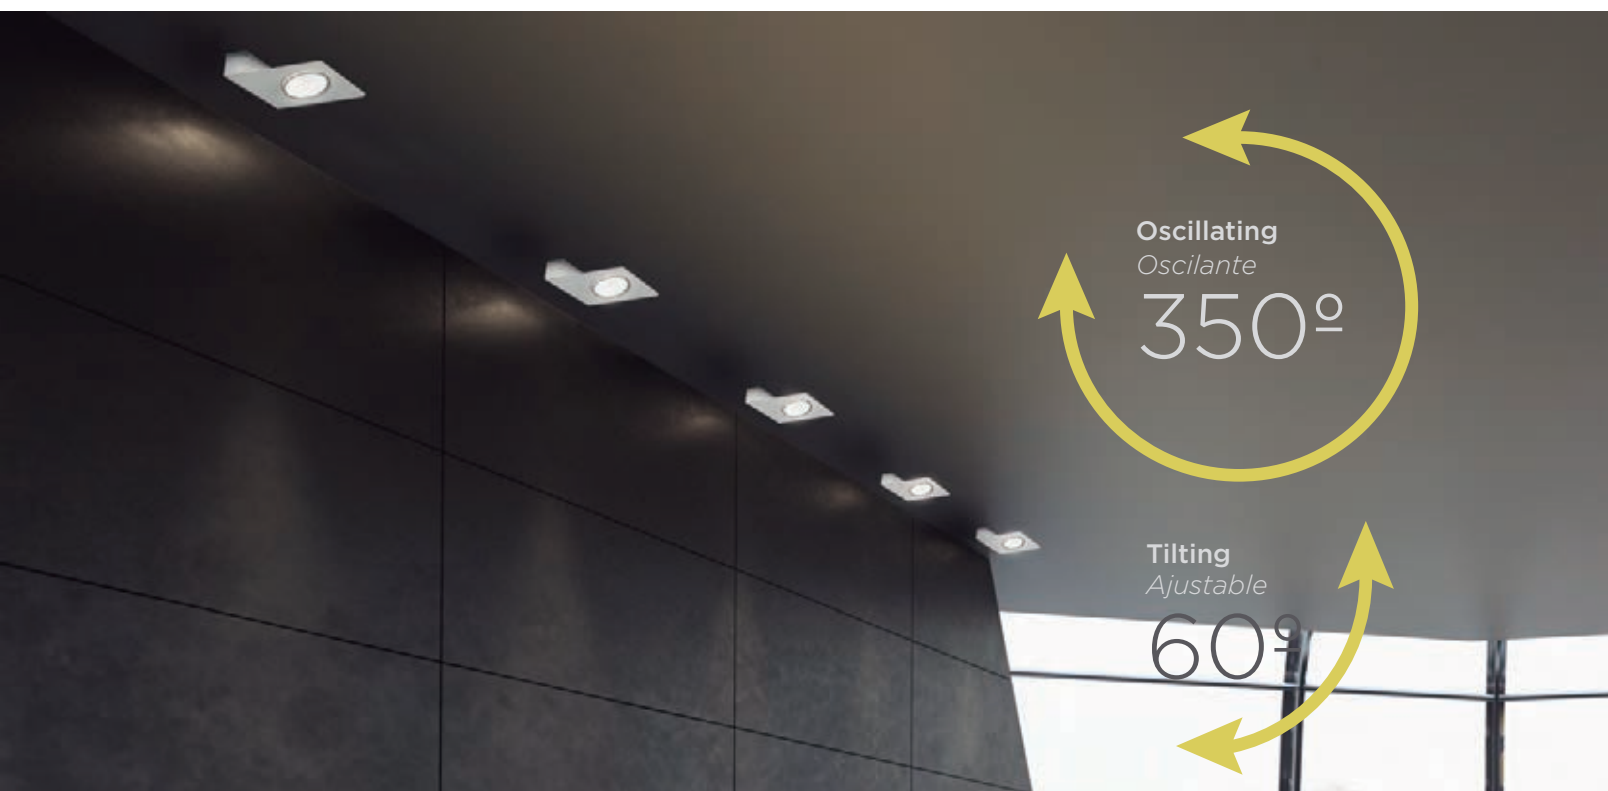

REF. 8228

QR-III G53	H5 ESTII GU10	QR-III GX8.5	BPM3181 LED
MAX 100 W	MAX 75 W	MAX 70 W	MAX 16 W
-	-	-	27K - 1370 lm 3K - 1442 lm 4K - 1522 lm
-	-	-	500 mA
INC.	-	INC.	INC.
□	□	⊕	□
.01	.02	.03	.04
.05	.06	.07	.08
.09	.10	.11	.12

QR-III G53	H5 ESTII GU10	QR-III GX8.5	BPM3181 LED
MAX 2x100 W	MAX 2x75 W	MAX 2x70 W	MAX 2x16 W
-	-	-	27K - 2740 lm 3K - 2884 lm 4K - 3044 lm
-	-	-	500 mA
INC.	-	INC.	INC.
□	□	⊕	□
.01	.02	.03	.04
.05	.06	.07	.08
.09	.10	.11	.12