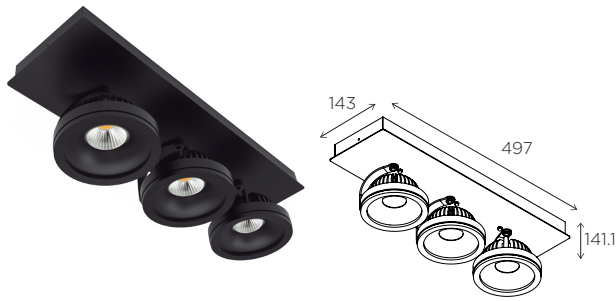

REF. 8233

MAX 3x100 W	MAX 3x75 W	MAX 3x70 W	MAX 3x16 W
-	-	-	27K - 4110 lm 3K - 4326 lm 4K - 4566 lm
-	-	-	500 mA
	-		
.01	.02	.03	.04
.05	.06	.07	.08
.09	.10	.11	.12