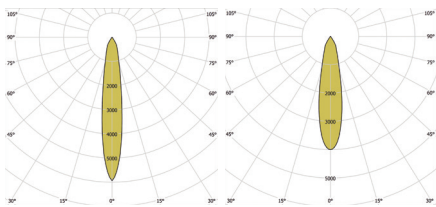

LED THEME - LED TEMÁTICO

PHOTOMETRY - FOTOMETRÍA

You can find all photometry data in our web.
Puedes encontrar todas las fotometrías en nuestra web.

Configuration: REF + #

Reflector

15°	.D15	24°	.D24
40°	.D40	60°	.D60

Color Temperature - Temperatura de color

2700K	.27K	3000K	.3K
4000K	.4K		

Dimmable options - Opciones de regulación

1.10V	.D1	DALI	.DA
Push - Pulsador	.PU