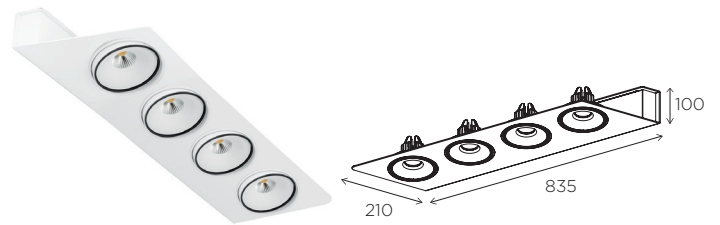

REF. 8230

QR-III G53	HS E5III GU10	QR-III GX8.5	BPM3181 LED
MAX 3x100 W	MAX 3x75 W	MAX 3x70 W	MAX 3x16 W
-	-	-	27K - 4110 lm 3K - 4326 lm 4K - 4566 lm
-	-	-	500 mA
INC.	-	INC.	INC.
.01	.02	.03	.04
.05	.06	.07	.08
.09	.10	.11	.12

QR-III G53	HS E5III GU10	QR-III GX8.5	BPM3181 LED
MAX 4x100 W	MAX 4x75 W	MAX 4x70 W	MAX 4x16 W
-	-	-	27K - 5480 lm 3K - 5768 lm 4K - 6088 lm
-	-	-	500 mA
INC.	-	INC.	INC.
.01	.02	.03	.04
.05	.06	.07	.08
.09	.10	.11	.12