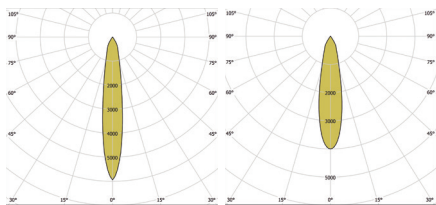

LED THEME - LED TEMÁTICO

PHOTOMETRY - FOTOMETRÍA

.D15

.D24