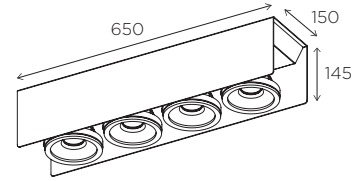

REF. 8221

REF. 8222

QR-111 G53	HS ES111 GU10	CLM GX8.5	BPM3181 LED
MAX 3x100 W	MAX 3x75 W	MAX 3x70 W	MAX 3x16 W
-	-	-	27K - 4110 lm 3K - 4326 lm 4K - 4556 lm
-	-	-	500mA
INC.	-	INC.	INC.
.01	.02	.03	.04
.05	.06	.07	.08
.09	.10	.11	.12

QR-111 G53	HS ES111 GU10	CLM GX8.5	BPM3181 LED
MAX 4x100 W	MAX 4x75 W	MAX 4x70 W	MAX 4x16 W
-	-	-	27K - 5480 lm 3K - 5768 lm 4K - 6088 lm
-	-	-	500mA
INC.	-	INC.	INC.
.01	.02	.03	.04
.05	.06	.07	.08
.09	.10	.11	.12