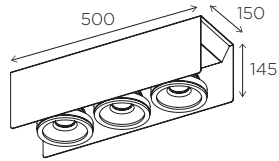

REF. 8221

REF. 8222

QR-111 G53	HS ES111 GU10	CLM GX8.5	BPM3181 LED
MAX 3x100 W	MAX 3x75 W	MAX 3x70 W	MAX 3x16 W
-	-	-	27K - 4110 lm 3K - 4326 lm 4K - 4556 lm
-	-	-	500mA
INC.	-	INC.	INC.
.01	.02	.03	.04
.05	.06	.07	.08
.09	.10	.11	.12

QR-111 G53	HS ES111 GU10	CLM GX8.5	BPM3181 LED
MAX 4x100 W	MAX 4x75 W	MAX 4x70 W	MAX 4x16 W
-	-	-	27K - 5480 lm 3K - 5768 lm 4K - 6088 lm
-	-	-	500mA
INC.	-	INC.	INC.
.01	.02	.03	.04
.05	.06	.07	.08
.09	.10	.11	.12