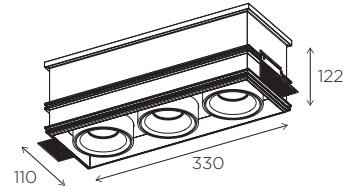

CUBE

REF. 8204

135 mm

LED	
MAX	9,3 W
27K -	787 lm
3K -	829 lm
4K -	876lm
350 mA	
.01	
.02	
.03	
.04	
.05	

REF. 8205

245x135 mm

LED	
MAX	2x9,3 W
27K -	1574 lm
3K -	1658 lm
4K -	1752 lm
350 mA	
.01	
.02	
.03	
.04	
.05	

REF. 8206

355x135 mm

LED	
MAX	3x9,3 W
27K -	2361 lm
3K -	2487 lm
4K -	2628 lm
350 mA	
.01	
.02	
.03	
.04	
.05	

GRAN CUBE

REF. 8213

180 mm

LED BPM3181	QR-III G53
MAX 16 W	MAX 100 W
27K - 1370 lm 3K - 1442 lm 4K - 1522 lm	-
500 mA	-
INC.	-
.01	.04
.02	.05
.03	.06