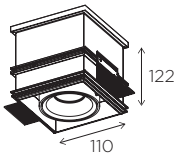

CUBE

REF. 8204

135 mm

LED	
MAX	9,3 W
27K -	787 lm
3K -	829 lm
4K -	876lm
350 mA	
.01	
.02	
.03	
.04	
.05	

REF. 8205

245x135 mm

LED	
MAX	2x9,3 W
27K -	1574 lm
3K -	1658 lm
4K -	1752 lm
350 mA	
.01	
.02	
.03	
.04	
.05	

REF. 8206

355x135 mm

LED	
MAX	3x9,3 W
27K -	2361 lm
3K -	2487 lm
4K -	2628 lm
350 mA	
.01	
.02	
.03	
.04	
.05	

GRAN CUBE

REF. 8213

180 mm

LED BPM3181	QR-III G53
MAX 16 W	MAX 100 W
27K - 1370 lm 3K - 1442 lm 4K - 1522 lm	-
500 mA	-
INC.	-
.01	.04
.02	.05
.03	.06