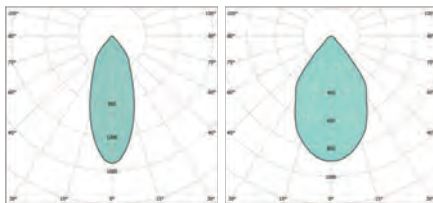

.D40

.D60

OTHER INSTALLATION - OTRA INSTALACIÓN

.SR

PAG. 190

.RF

PAG. 324

Configuration: REF +

Color Temperature - Temperatura de color

2700K	.27K	3000K	.3K
4000K	.4K		

Reflector

15°	.D15	24°	.D24
40°	.D40	60°	.D60

Dimmable options - Opciones de regulación

1.10V	.D1	DALI	.DA
Push - Pulsador	.PU		

You can find all photometry data in our web.
Puedes encontrar todas las fotometrías en nuestra web.