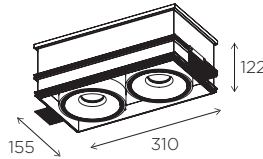

REF. 8215

490x180 mm

LED BPM3181	QR-III G53
MAX 3x16 W	MAX 3x100 W
27K - 4110 lm 3K - 4326 lm 4K - 4566 lm	-
500 mA	-
INC.	-
.01	.04
.02	.05
.03	.06