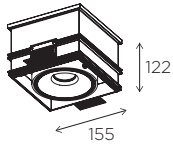

CUBE

REF. 8204

135 mm

LED	
MAX	9,3 W
27K -	787 lm
3K -	829 lm
4K -	876lm
350 mA	
.01	
.02	
.03	
.04	
.05	

REF. 8205

245x135 mm

LED	
MAX	2x9,3 W
27K -	1574 lm
3K -	1658 lm
4K -	1752 lm
350 mA	
.01	
.02	
.03	
.04	
.05	

REF. 8206

355x135 mm

LED	
MAX	3x9,3 W
27K -	2361 lm
3K -	2487 lm
4K -	2628 lm
350 mA	
.01	
.02	
.03	
.04	
.05	

GRAN CUBE

REF. 8213

180 mm

LED BPM3181	QR-III G53
MAX 16 W	MAX 100 W
27K - 1370 lm 3K - 1442 lm 4K - 1522 lm	-
500 mA	-
INC.	-
.01	.04
.02	.05
.03	.06