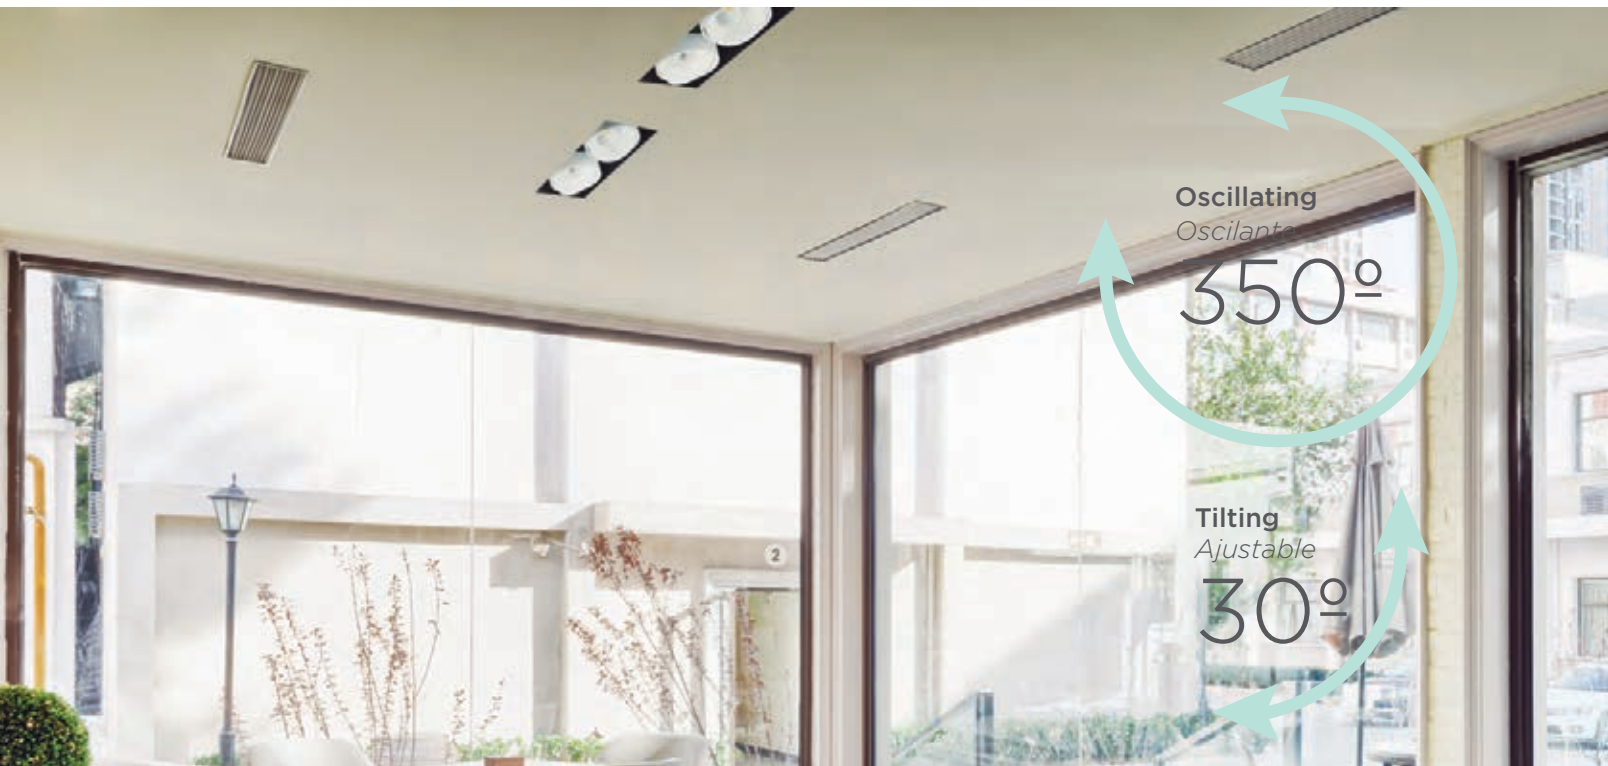

355x135 mm

LED	
MAX	3x9,3 W
27K -	2361 lm
3K -	2487 lm
4K -	2628 lm
350 mA	
.01	
.02	
.03	
.04	
.05