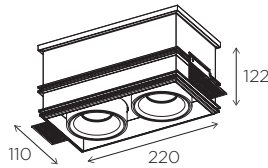

CUBE

REF. 8204

135 mm

LED	
MAX	9,3 W
27K -	787 lm
3K -	829 lm
4K -	876lm
350 mA	
.01	
.02	
.03	
.04	
.05	

REF. 8205

245x135 mm

LED	
MAX	2x9,3 W
27K -	1574 lm
3K -	1658 lm
4K -	1752 lm
350 mA	
.01	
.02	
.03	
.04	
.05	

REF. 8206

355x135 mm

LED	
MAX	3x9,3 W
27K -	2361 lm
3K -	2487 lm
4K -	2628 lm
350 mA	
.01	
.02	
.03	
.04	
.05	

GRAN CUBE

REF. 8213

180 mm

LED BPM3181	QR-III G53
MAX 16 W	MAX 100 W
27K - 1370 lm 3K - 1442 lm 4K - 1522 lm	-
500 mA	-
INC.	-
.01	.04
.02	.05
.03	.06