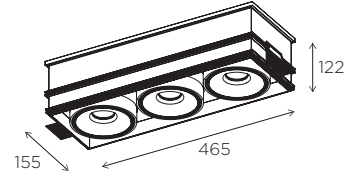

REF. 8206

355x135 mm

LED	
MAX	3x9,3 W
27K -	2361 lm
3K -	2487 lm
4K -	2628 lm
350 mA	
.01	
.02	
.03	
.04	
.05	

GRAN CUBE

REF. 8213

180 mm

LED BPM3181	QR-III G53
MAX 16 W	MAX 100 W
27K - 1370 lm 3K - 1442 lm 4K - 1522 lm	-
500 mA	-
INC.	-
.01	.04
.02	.05
.03	.06

REF. 8214

355x180 mm

LED BPM3181	QR-III G53
MAX 2x16 W	MAX 2x100 W
27K - 2740 lm 3K - 2884 lm 4K - 3044 lm	-
500 mA	-
INC.	-
.01	.04
.02	.05
.03	.06

REF. 8215

490x180 mm

LED BPM3181	QR-III G53
MAX 3x16 W	MAX 3x100 W
27K - 4110 lm 3K - 4326 lm 4K - 4566 lm	-
500 mA	-
INC.	-
.01	.04
.02	.05
.03	.06