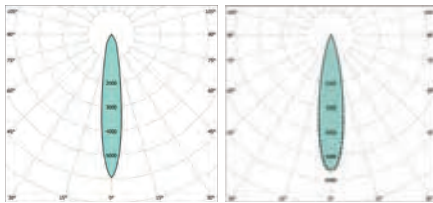

LED THEME - LED TEMÁTICO

PHOTOMETRY - FOTOMETRÍA

.D15

.D24