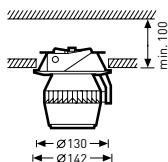

## LED recessed directional spot

Reference	TOC	Incl. transformer		EEC	W	≈kg
Medium-Flood						
TaroEB SRS-MF LED 3000-830 A35...01	63 867...	...50	2970 lm	A++/A+/A	28	1.2
TaroEB SRS-MF LED 3000-840 A37...01	63 868...	...50	3145 lm	A++/A+/A	28	1.2

## LED recessed directional spot with compact construction size

Reference	TOC	Incl. transformer		EEC	W	≈kg
Medium-Flood						
TaroMiniEB SRS-MF LED 3000-830 A31...01	63 869...	...50	2935 lm	A++/A+/A	28	1.2
TaroMiniEB SRS-MF LED 3000-840 A33...01	63 870...	...50	3110 lm	A++/A+/A	28	1.2