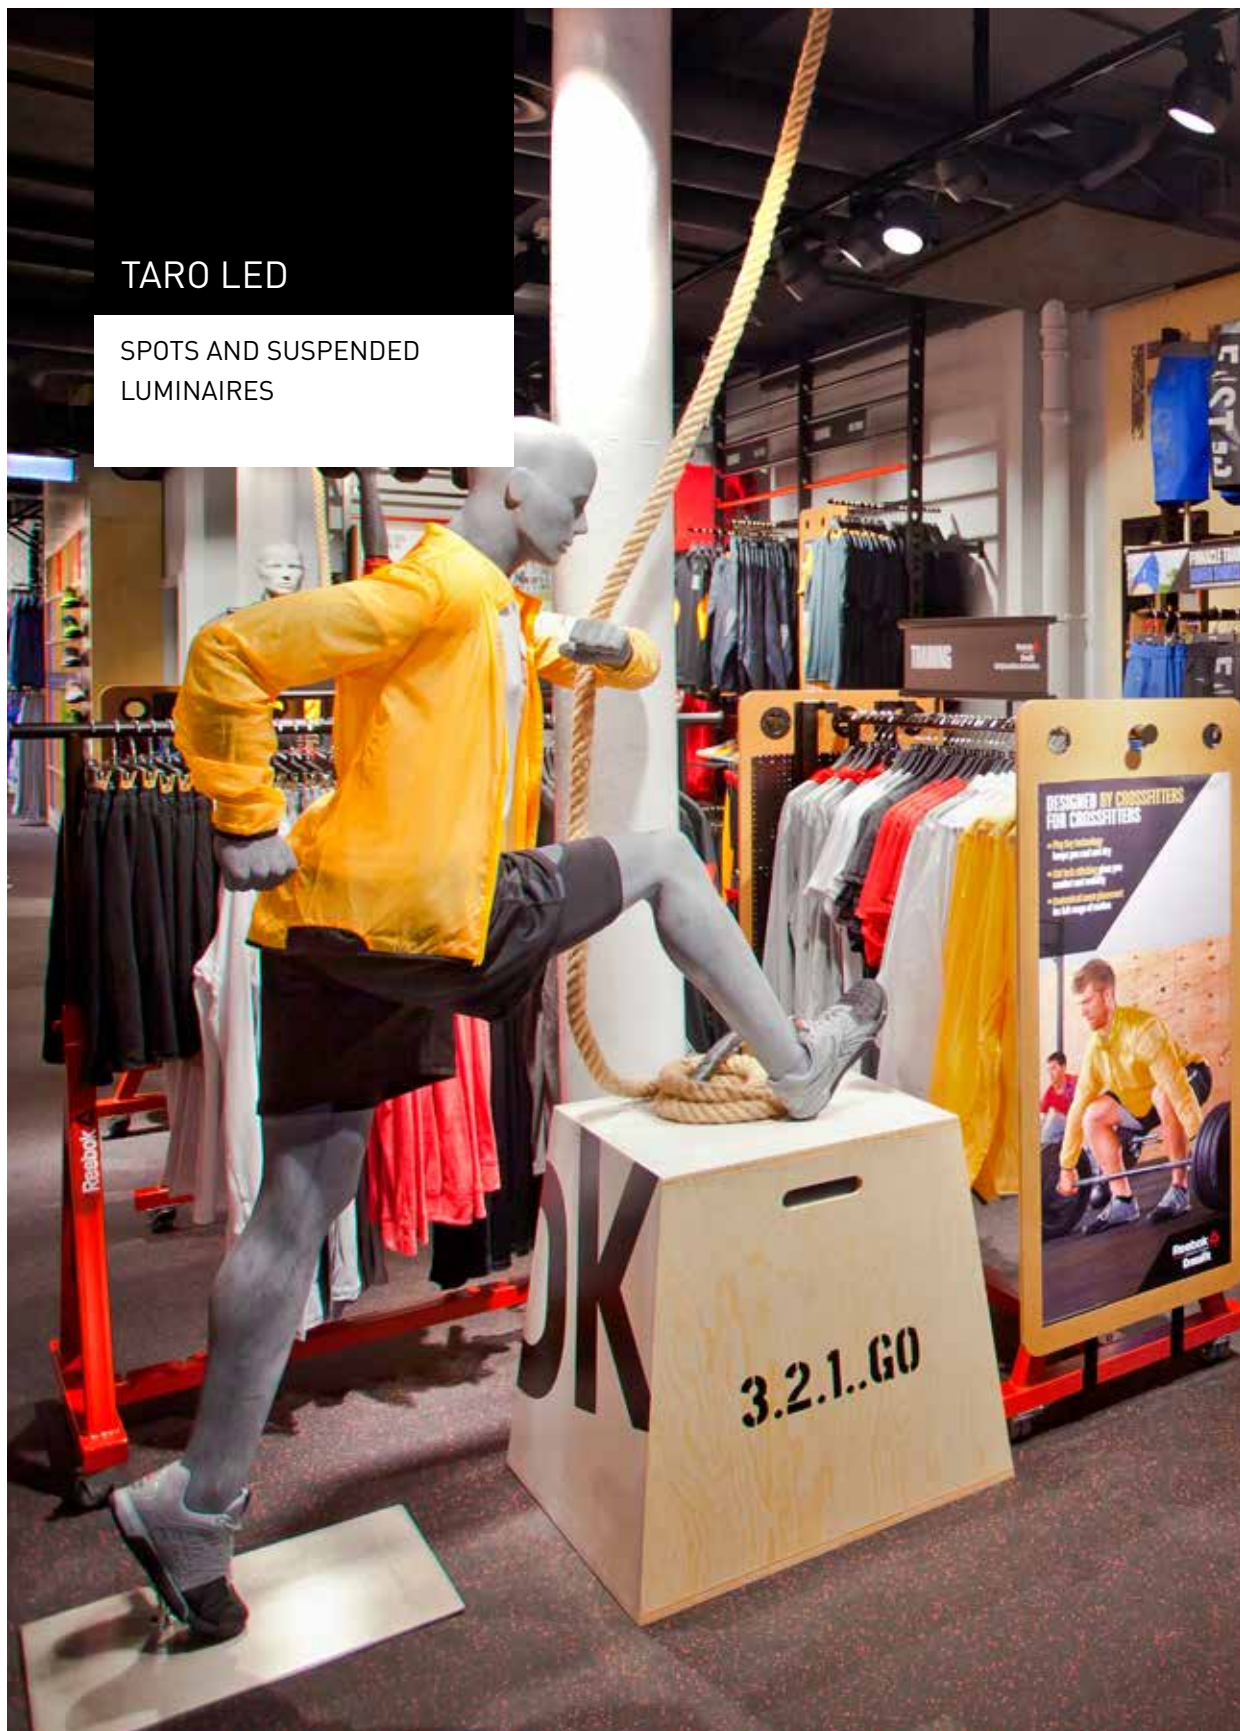

## TARO LED

SPOTS AND SUSPENDED  
LUMINAIRES

## LED recessed directional spot

Reference	TOC	Incl. transformer		EEC	W	≈kg
Medium-Flood						
TaroEB SRS-MF LED 3000-830 A35...01	63 867...	...50	2970 lm	A++/A+/A	28	1.2
TaroEB SRS-MF LED 3000-840 A37...01	63 868...	...50	3145 lm	A++/A+/A	28	1.2

## LED recessed directional spot with compact construction size

Reference	TOC	Incl. transformer		EEC	W	≈kg
Medium-Flood						
TaroMiniEB SRS-MF LED 3000-830 A31...01	63 869...	...50	2935 lm	A++/A+/A	28	1.2
TaroMiniEB SRS-MF LED 3000-840 A33...01	63 870...	...50	3110 lm	A++/A+/A	28	1.2