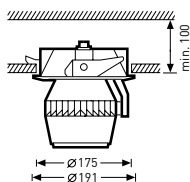

## LED recessed directional spot

Reference	TOC	Incl. transformer		EEC	W	≈kg
Medium-Flood						
TaroEB SRS-MF LED 3000-830 A35...01	63 867...	...50	2970 lm	A++/A+/A	28	1.2
TaroEB SRS-MF LED 3000-840 A37...01	63 868...	...50	3145 lm	A++/A+/A	28	1.2

## LED recessed directional spot with compact construction size

Reference	TOC	Incl. transformer		EEC	W	≈kg
Medium-Flood						
TaroMiniEB SRS-MF LED 3000-830 A31...01	63 869...	...50	2935 lm	A++/A+/A	28	1.2
TaroMiniEB SRS-MF LED 3000-840 A33...01	63 870...	...50	3110 lm	A++/A+/A	28	1.2