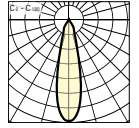

LED recessed directional spot

Reference	TOC	Incl. transformer		EEC	W	≈kg
Quira SRS-MF LED 3000-830 A31...01	63 871...	...50	2525 lm	A++/A+/A	31	0.8
Quira SRS-MF LED 3000-840 A33...01	63 872...	...50	2675 lm	A++/A+/A	31	0.8