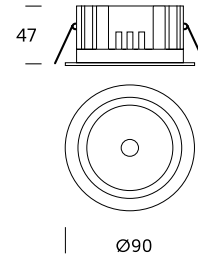

EN

Adjustable aluminium recessed spotlight, designed for high performance LED with a choice of 2 different beam reflectors. Remote LED driver included and optional dimmable IGBT/TRIAC, 1-10V, PUSH or DALI version available. Also available with IP65 protection index against water jets.