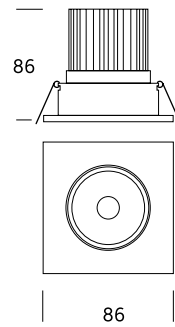

EN

Adjustable aluminium recessed spotlight, designed for high performance LED with a choice of 2 different beam reflectors. Remote LED driver included and optional dimmable IGBT/TRIAC, 1-10V, PUSH or DALI version available.