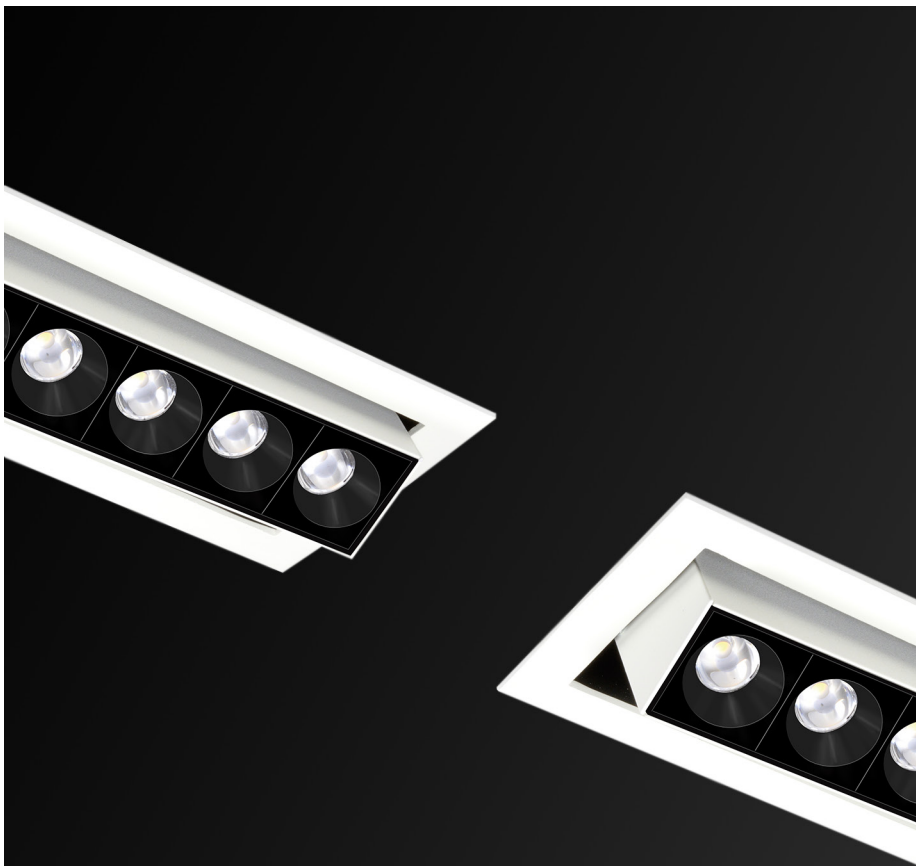

BPM Lighting®
LENT MOTION
RECESSED WITH FRAME