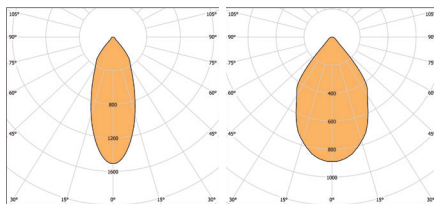

Ø 135x275 mm

LED THEME - LED TEMÁTICO

PHOTOMETRY - FOTOMETRÍA

.D15

.D24

.D40

.D60

You can find all photometry data in our web.