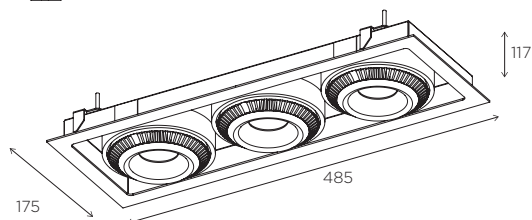

REF. 20002

MAX 3x16,3W | 27K - 4119 lm | 3K - 4335 lm
4K - 4566 lm | 500 mA

160x465 mm