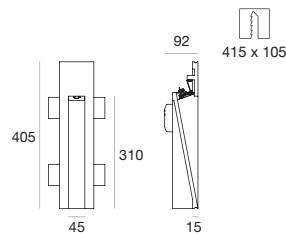

Gypsum_WF3 | Recessed lights | 220-240 V | 1 x powerLED 2 W 500 mA

type		colour		optics	
White	CRI 80 60680	3000 K	170 lm	W	70° 70
		4000 K	180 lm	N	

For masonry installation you must purchase the recessed outer casing in addition to the lamp.

Suggested accessories

60830	64180
Shim	Outer casing