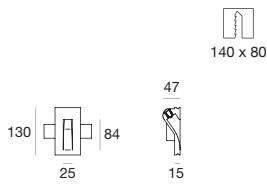

Gypsum_WF1 | Recessed lights | 1 x powerLED 1 W 350 mA

type		colour		optics	
White	CRI 80 60920	3000 K	130 lm	W	70° 70
		4000 K	140 lm	N	

For masonry installation you must purchase the recessed outer casing in addition to the lamp.

Suggested electronics

89144	89145	99115	99114
ON/OFF 1 - 2 art.	ON/OFF 3 - 6 art.	1-10V/PUSH 1-15 art.	DALI/PUSH 1-15 art.

Suggested accessories

60830	61270
Shim	Outer casing