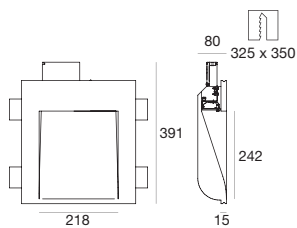

Gypsum_WF4 | Recessed lights | 220-240 V | 1xGx24q-3

For masonry installation you must purchase the recessed outer casing in addition to the lamp.

type

White **60940**

source

1xGx24q-3 32W Max

optics

diffused

Suggested accessories

60830

Shim

61290

Outer casing