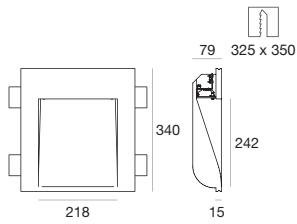

Gypsum_WF4 | Recessed lights | 220-240 V | 4 x powerLED 8 W 500 mA