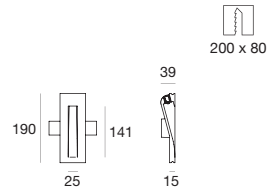

Gypsum_WF2 | Recessed lights | 1 x powerLED 1 W 350 mA

type		colour		optics	
White	CRI 80 60930	3000 K	130 lm	W	70° 70
		4000 K	140 lm	N	

For masonry installation you must purchase the recessed outer casing in addition to the lamp.

Suggested electronics

89144	89145	99115	99114
ON/OFF 1 - 2 art.	ON/OFF 3 - 6 art.	1-10V/PUSH 1-15 art.	DALI/PUSH 1-15 art.

Suggested accessories

60830	61280
Shim	Outer casing