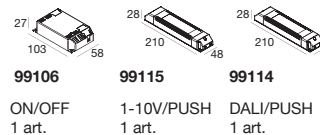

Suggested accessories

60830
Shim

Gypsum_O4 | Downlights | arrayLED 18 W 500 mA

type		colour			optics	
White	CRI 80	3000 K	2611 lm	W	45°	45
		4000 K	2697 lm	N		

Suggested electronics

99106	99115	99114
ON/OFF 1 art.	1-10V/PUSH 1 art.	DALI/PUSH 1 art.