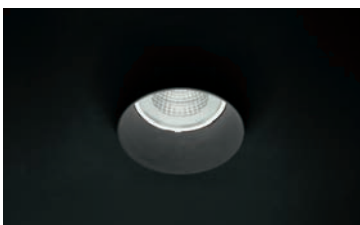


Gypsum_O

Organic design

Defined by an organic shape, a light crater available in two heights. Discreet and soft shapes merge with the living space, the large chalk frame disappears, and just light is visible.

- + **two heights invisible frame**
- + **merge with wall finishes**
- + **organic design**

Gypsum_O

Matter and colour

The plasticity of gypsum blends the lighting fixture with the construction elements that define the space. Light, matter and colour become a whole that can be radically renovated thanks to the paintable surface of Gypsum. A real white canvas that you can customize based on your own taste.

Stucco

Luxury

Black and White

Gypsum_O1 | Downlights | arrayLED 7,5 W 200 mA

type		colour			optics	
White	CRI 80	3000 K	1117 lm	W	70°	70
		4000 K	1153 lm	N		

Suggested electronics

62423	62431	62432
ON/OFF 1 art.	1-10V/PUSH 1 art.	DALI/PUSH 1 art.

Suggested accessories

60830
Shim

Gypsum_O2 | Downlights | arrayLED 7,5 W 200 mA

type		colour			optics	
White	CRI 80	3000 K	1117 lm	W	70°	70
		4000 K	1153 lm	N		

Suggested electronics

62423	62431	62432
ON/OFF 1 art.	1-10V/PUSH 1 art.	DALI/PUSH 1 art.