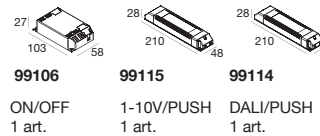

Suggested accessories

60830
Shim

Gypsum_O3 | Downlights | arrayLED 18 W 500 mA

type		colour			optics	
White	CRI 80	3000 K	2611 lm	W	45°	45
		4000 K	2697 lm	N		

Suggested electronics

99106	99115	99114
ON/OFF 1 art.	1-10V/PUSH 1 art.	DALI/PUSH 1 art.

Suggested accessories

60830
Shim

Gypsum_O4 | Downlights | arrayLED 18 W 500 mA

type		colour			optics	
White	CRI 80	3000 K	2611 lm	W	45°	45
		4000 K	2697 lm	N		

Suggested electronics

99106	99115	99114
ON/OFF 1 art.	1-10V/PUSH 1 art.	DALI/PUSH 1 art.