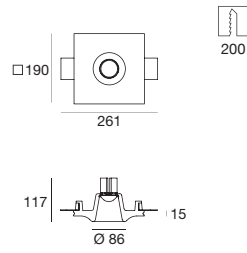

Stucco

Luxury

Black and White

Gypsum_O1 | Downlights | arrayLED 7,5 W 200 mA

type		colour			optics	
White	CRI 80	3000 K	1117 lm	W	70°	70
		4000 K	1153 lm	N		

Suggested electronics

62423	62431	62432
ON/OFF 1 art.	1-10V/PUSH 1 art.	DALI/PUSH 1 art.