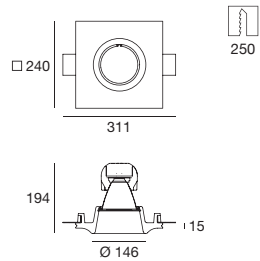

Gypsum_O3 | Downlights | arrayLED 18 W 500 mA

type		colour			optics	
White	CRI 80	3000 K	2611 lm	W	45°	45
		4000 K	2697 lm	N