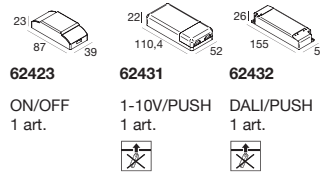

Suggested accessories

60830
Shim

Gypsum_O2 | Downlights | arrayLED 7,5 W 200 mA

type		colour			optics	
White	CRI 80	3000 K	1117 lm	W	70°	70
		4000 K	1153 lm	N		

Suggested electronics

62423	62431	62432
ON/OFF 1 art.	1-10V/PUSH 1 art.	DALI/PUSH 1 art.