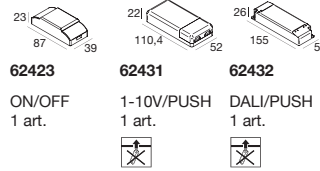

Stucco

Luxury

Black and White

Gypsum_O1 | Downlights | arrayLED 7,5 W 200 mA

type		colour			optics	
White	CRI 80	3000 K	1117 lm	W	70°	70
		4000 K	1153 lm	N		

Suggested electronics

62423	62431	62432
ON/OFF 1 art.	1-10V/PUSH 1 art.	DALI/PUSH 1 art.