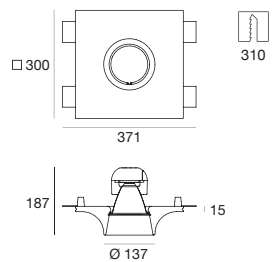

Gypsum_O4 | Downlights | arrayLED 18 W 500 mA

type		colour			optics	
White	CRI 80	3000 K	2611 lm	W	45°	45
		4000 K	2697 lm	N