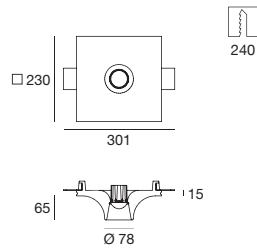

Gypsum_O2 | Downlights | arrayLED 7,5 W 200 mA

type		colour			optics	
White	CRI 80	3000 K	1117 lm	W	70°	70
		4000 K	1153 lm	N