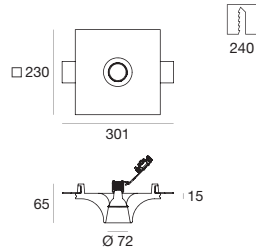

Gypsum_O2 | Downlights | 1xGU10