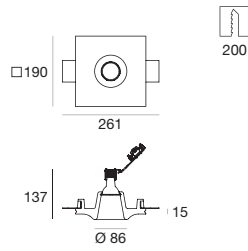

Gypsum_O1 | Downlights | 1xGU10