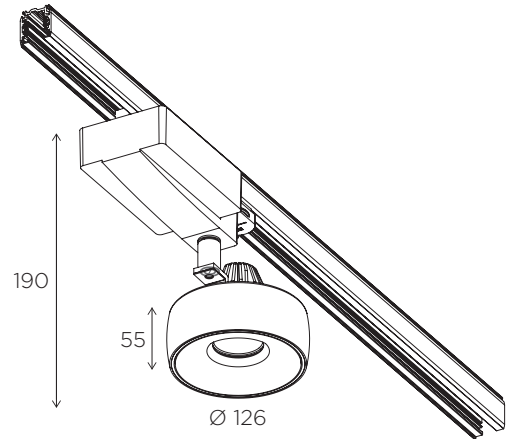

BPMLighting®
FERIT
TRACK LIGHTS

PHOTOMETRY - FOTOMETRÍA

You can find all photometry data in our web.

Puedes encontrar todas las fotometrías en nuestra web.