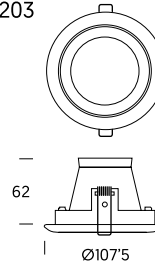

FR

Encastré "Basse Luminance" Fixe. Rond, en zamak, avec réflecteur Noir. Possibilité de monter des lampes en Ø50mm. 12V et 230V et d'incorporer un verre de protection pour augmenter le niveau de protection (IP).

203