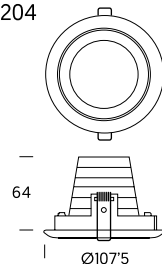

203 - 204

BASICS

IP44 EXT
+ DIFFUSER

IP23 EXT
- DIFFUSER

ES

Empotrable de base circular que ofrecen un rápido y sencillo intercambio de la lámpara. Ésta puede ser tanto de 12V como de 230V. Luminaria adecuada para iluminación de pasos y estancias. Posibilidad de incorporar un cristal de protección que aumenta el nivel de IP.

EN

Round bevel recessed spot with a reflector that enhances lamp performance. It offers the possibility of incorporating a protection glass to increase IP level. Available for 12V and 230V halogen lamps.

FR

Encastré "Basse Luminance" Fixe. Rond, en zamak, avec réflecteur Noir. Possibilité de monter des lampes en Ø50mm. 12V et 230V et d'incorporer un verre de protection pour augmenter le niveau de protection (IP).

203

204

85°

120

Ø92

203

	QR-CBC 51		12V	GU 5.3	50W	203X	D	50	X	X	X	X	•	••
	PAR 16		230V	GU 10	50W	203X	E	50	X	X	X	X	•	••

204

	QR-CBC 51		12V	GU 5.3	50W	204X	D	50	X	X	X	•	••
	PAR 16		230V	GU 10	50W	204X	E	50	X	X	X	•	••

DOWNLOAD COMPLETE TECHNICAL DATA AND FILES ON:
ONOKLIGHTING.COM/EN/203
ONOKLIGHTING.COM/EN/204

INFORMATION ABOUT PACKING SEE PAGE 324

CONTROL

☒	X	No Dimmable	20•X	•	••	X	•	•	•	•	••

COLOUR TEMPERATURE

☒	X	No Temperature	20•X	•	••	•	X	•	•	•	••

BEAM ANGLE

☒	X	No Angle	20•X	•	••	•	•	•	X	•	••

COMPLEMENTS

☒	X	No Diffuser	20•X	A	••	•	•	•	•	•	X	••
☐	B	Clear Difusser	20•X	A	••	•	•	•	•	•	B	••

COLOURS

☒	WX	White	20•X	A	••	•	•	•	•	•	•	•	WX
☒	CH	Chrome*	20•X	A	••	•	•	•	•	•	•	•	CH
☒	AL	Aluminium*	20•X	A	••	•	•	•	•	•	•	•	AL
☒	GD	Gold 24k*	20•X	A	••	•	•	•	•	•	•	•	GD
☒	NB	Brushed Nickel*	20•X	A	••	•	•	•	•	•	•	•	NB

*Optional, please consult