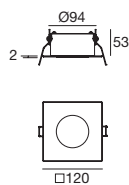

110

type

Steel CRI 80 **93991**

colour

colour	lumens	type	optic
2700 K	726 lm	M	8° 08
3000 K	780 lm	W	30° 30
4000 K	828 lm	N	60° 60
			Diff. 00

optic

89421
ON/OFF
1 art.

99183
ON/OFF
1 - 2 art.