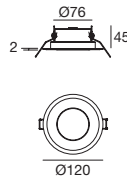

colour

2700 K	363 lm	M
3000 K	390 lm	W
4000 K	414 lm	N

optic

15°	15
30°	30
60°	60

89421
ON/OFF
1 - 2 art.

99183
ON/OFF
2 - 4 art.

98057
Outer casing

Techo67_R | Downlight | powerLED 6 W 350 mA