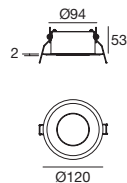

110

type

Steel CRI 80 **93990**

colour

2700 K	726 lm	M
3000 K	780 lm	W
4000 K	828 lm	N

optic

8°	08
30°	30
60°	60
Diff.	00

89421
ON/OFF
1 art.

99183
ON/OFF
1 - 2 art.