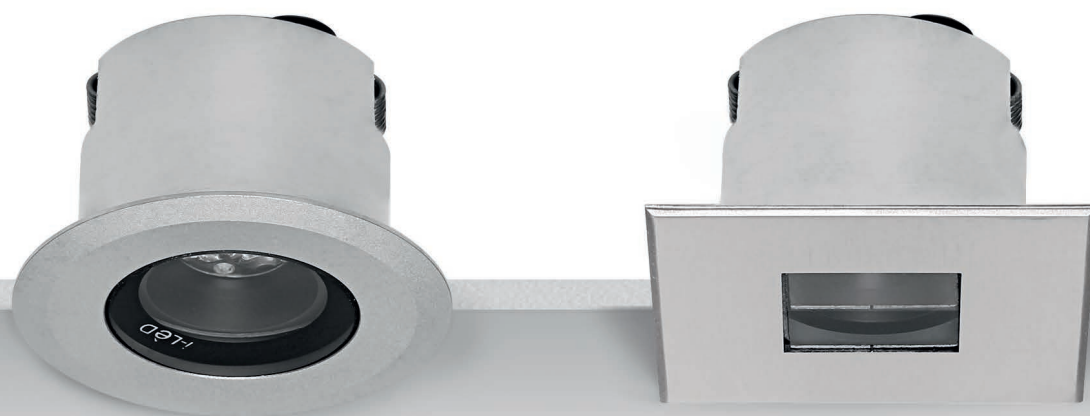

Techo67

These downlights, with their 42 to 53 mm depth, will be an invaluable solution when the **available installation space is very limited**. Available with round or square flange, according to the specific preferences and needs

Passive heat dissipation

Anodised aluminium casing or AISI 316 stainless steel casing for high salinity environments

Light management

Partly black silk-screened diffuser to reduce glare

Reduced installation space

Reduced installation space, with an overall depth of few centimetres

Techo67_R | Downlight | powerLED 3 W 350 mA

51

type

Steel/Alu CRI 80 **96201**

colour

2700 K	363 lm	M
3000 K	390 lm	W
4000 K	414 lm	N

optic