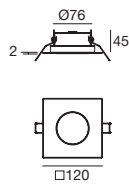

100

type

Steel/Alu CRI 80 **93983**

colour

colour	lumens	type	optic
2700 K	726 lm	M	8° 08
3000 K	780 lm	W	30° 30
4000 K	828 lm	N	60° 60
			Diff. 00

optic

89421
ON/OFF
1 art.

99183
ON/OFF
1 - 2 art.

Techo67_QI | Downlight | powerLED 6 W 350 mA