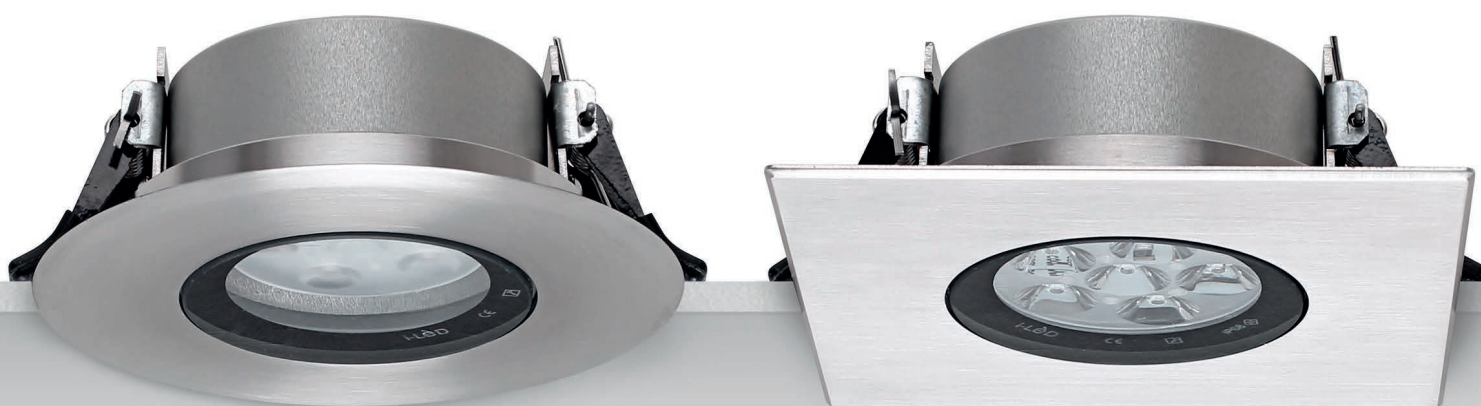

Techo67

These downlights, with their 42 to 53 mm depth, will be an invaluable solution when the **available installation space is very limited**. Available with round or square flange, according to the specific preferences and needs

Passive heat dissipation

Anodised aluminium casing or AISI 316 stainless steel casing for high salinity environments

Light management

Partly black silk-screened diffuser to reduce glare

Reduced installation space

Reduced installation space, with an overall depth of few centimetres

Techo67_R | Downlight | powerLED 3 W 350 mA

51

type

Steel/Alu CRI 80 **96201**

colour

2700 K	363 lm	M
3000 K	390 lm	W
4000 K	414 lm	N

optic