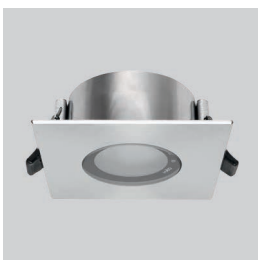

Techo67_QI | Downlight | powerLED 6 W 350 mA

110

type

Steel CRI 80 **93991**

colour

colour	lumens	type	optic
2700 K	726 lm	M	8° 08
3000 K	780 lm	W	30° 30
4000 K	828 lm	N	60° 60
			Diff. 00

optic

89421
ON/OFF
1 art.

99183
ON/OFF
1 - 2 art.