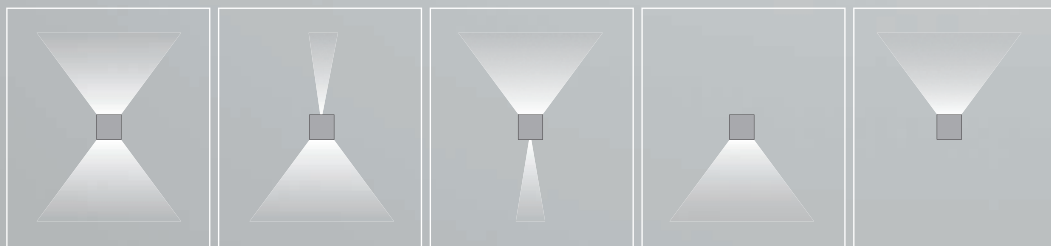

Dual Out

Wall mounted fixture with single or dual light emission, available with concentrating lens for a more scenographic lighting. Available with LED Array source for open beams or PowerLED for narrow beams. Integrated electronic power supply. Aluminum case minimal design, suitable for terraces and covered paths.

- + **direct and indirect light**
- + **LED source**
- + **minimal design**

Dual Out_W1 | Wall Lights | 220-240 V | arrayLED 9,5 W 250 mA

| type | | colour | | optics | |
|------|---------------------|--------|---------|----------|---------------|
| Grey | CRI 80 59385 | 3000 K | 1131 lm | W | 60° 60 |
| | | 4000 K | 1214 lm | N | |