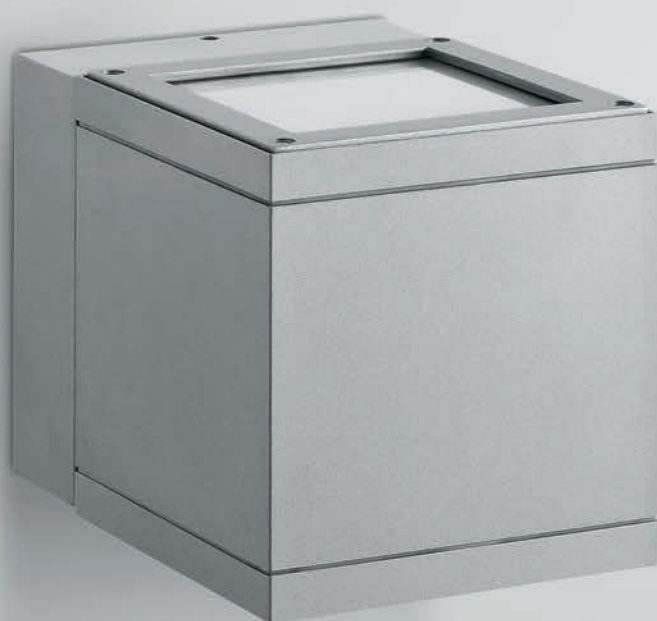

Dual Out

Wall mounted fixture with single or dual light emission, available with concentrating lens for a more scenographic lighting. Available with LED Array source for open beams or PowerLED for narrow beams. Integrated electronic power supply. Aluminum case minimal design, suitable for terraces and covered paths.

- + **direct and indirect light**
- + **LED source**
- + **minimal design**

Dual Out_W1 | Wall Lights | 220-240 V | arrayLED 9,5 W 250 mA

| type | | colour | | optics | |
|------|---------------------|--------|---------|----------|---------------|
| Grey | CRI 80 59385 | 3000 K | 1131 lm | W | 60° 60 |
| | | 4000 K | 1214 lm | N | |