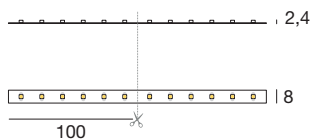

Ribbon Basic 60 LEDs/m | LED strip | stripLED 4.8 W/m 24 V

RTG

CRI 80

5 m	98342	2500 K	1350 lm
5 m	98011	2700 K	1800 lm
5 m	98556	3000 K	1825 lm
5 m	98012	4000 K	1850 lm

Electronics

  99374 ON/OFF 1 - 3 art.	 99332 0/1-10V 1 - 6 art.	 99722 DALI 1 - 5 art.