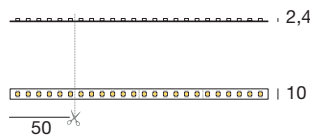

Ribbon Dynamic 60+60 LEDs/m | LED strip | stripLED 19.2 W/m 24 V

3000-6000K
DYNAMICWHITE

CRI 80

5 m	98548	3000 - 6000 K

Electronics

RF driver CV
985

DMX driver CV
985

DMX controllers
995

driver CV 24V
981-982

switching CV 24V
986-989