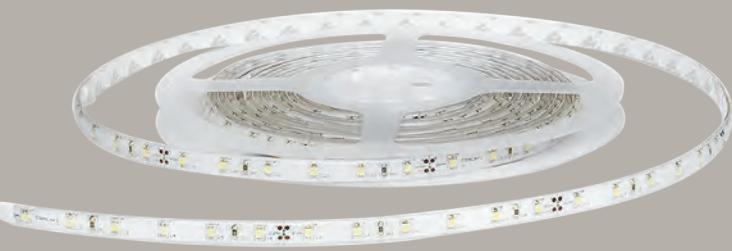

# ribbon

The Ribbon range comprises a variety of strip solutions with flexible adhesive circuits.

Dropper is a flexible IP50 strip with the top covered in silicone, a protected diode, and an adhesive base.

The real strength of Silicone\_C lies in its IP66 protection, thanks to silicone sheathing that makes it completely water and dust resistant while maintaining a flexible circuit.

Ribbon Basic 60 LEDs/m | LED strip | stripLED 4.8 W/m 24 V

RTG

CRI 80

5 m	<b>98342</b>	2500 K	1350 lm
5 m	<b>98011</b>	2700 K	1800 lm
5 m	<b>98556</b>	3000 K	1825 lm
5 m	<b>98012</b>	4000 K	1850 lm

Electronics

 <b>99374</b> ON/OFF 1 - 3 art.	 <b>99332</b> 0/1-10V 1 - 6 art.	 <b>99722</b> DALI 1 - 5 art.
--	---	--

Ribbon Hi-Flux 60 LEDs/m | LED strip | stripLED 12 W/m 24 V

RTG

CRI 80

5 m	<b>99608</b>	2700 K	4900 lm
5 m	<b>99612</b>	3000 K	5100 lm
5 m	<b>99610</b>	4000 K	5500 lm

Electronics

 <b>99374</b> ON/OFF 1 art.	 <b>99332</b> 0/1-10V 1 - 2 art.	 <b>99722</b> DALI 1 - 2 art.
--------------------------------------	---	--