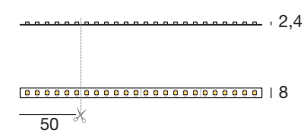

Ribbon 120 LEDs/m | LED strip | stripLED 9.6 W/m 24 V

RTG

CRI 80

5 m	98078	2700 K	3600 lm
5 m	98568	3000 K	3610 lm
5 m	98451	3500 K	3625 lm
5 m	98077	4000 K	3700 lm

Electronics

  99374 ON/OFF 1 art.	 99332 0/1-10V 1 - 3 art.	 99722 DALI 1 - 2 art.