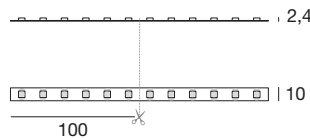

RF driver CV  
985

DMX driver CV  
985

DMX controllers  
995

driver CV 24V  
981-982

switching CV 24V  
986-989

Ribbon RGB 60 LEDs/m | LED strip | stripLED 14.4 W/m 24 V

**RGB**  
**RTG**

CRI 80