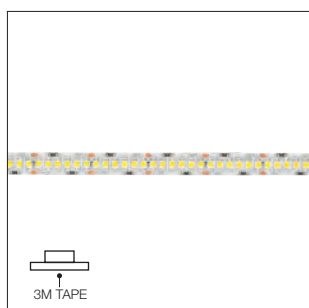

Ribbon 240 LEDs/m | LED strip | stripLED 19.2 W/m 24 V

RTG

CRI 80

5 m	98084	2700 K	7200 lm
5 m	98570	3000 K	7250 lm
5 m	98083	4000 K	7400 lm

Electronics

  99331 ON/OFF 1 art.	 99332 0/1-10V 1 art.	 99722 DALI 1 art.