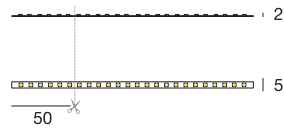

Ribbon Slim 120 LEDs/m | LED strip | stripLED 9.6 W/m 24 V

CRI 80

5 m	98880	2700 K	3350 lm
5 m	98881	3000 K	3450 lm
5 m	98882	4000 K	3750 lm

Electronics

99374
ON/OFF
1 art.

99332
0/1-10V
1 - 3 art.

99722
DALI
1 - 2 art.