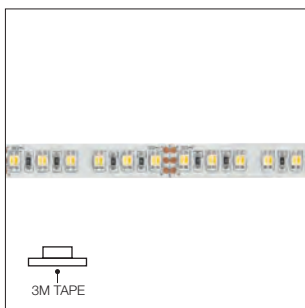

Ribbon Dynamic 60+60 LEDs/m | LED strip | stripLED 19.2 W/m 24 V

3000-6000K
DYNAMICWHITE

CRI 80

5 m	98548	3000 - 6000 K

Electronics

RF driver CV
985

DMX driver CV
985

DMX controllers
995

driver CV 24V
981-982

switching CV 24V
986-989