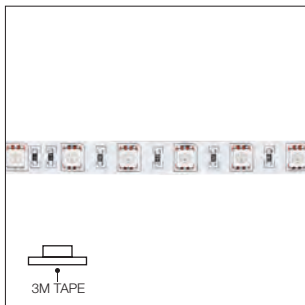

RF driver CV  
985

DMX driver CV  
985

DMX controllers  
995

driver CV 24V  
981-982

switching CV 24V  
986-989

Ribbon RGB 60 LEDs/m | LED strip | stripLED 14.4 W/m 24 V

**RGB**  
**RTG**

CRI 80