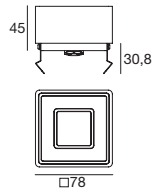

Concentrica_Q | Drive-over spotlights | topLED 2.6 W 24 V

type		colour			optic	
White	CRI 80 96662	2700 K	216 lm	M	Diff.	00
Black	CRI 80 96663	3000 K	240 lm	W		
Grey	CRI 80 96664	4000 K	252 lm	N		

- **89488**
  ON/OFF
  1 - 5 art.
- **89179**
  ON/OFF
  1 - 9 art.
- **99332**
  1-10V
  1 - 60 art.
- **98403**
  Outer casing

Concentrica_Q | Drive-over spotlights | topLED 4 W 24 V