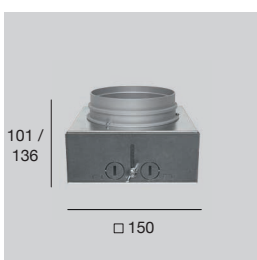

Concentrica | In-ground installation outer-casing

type	Ø mm	h. mm	suitable for
PVC	84	100	Concentrica_R Ø 76 mm 98317

Concentrica | In-ground installation outer-casing

type	Ø mm	h. mm	suitable for
PVC	108	100	Concentrica_R Ø 100 mm 98318

Concentrica | In-concrete installation outer-casing

type	b. mm	h. mm	suitable for
Anod. Al.	105 x 105	98 / 138	Concentrica_R Ø 42 mm 98291

Concentrica | In-concrete installation outer-casing

type	b. mm	h. mm	suitable for
Anod. Al.	105 x 105	104 / 136	Concentrica_R Ø 76 mm 98315

Concentrica | In-concrete installation outer-casing

type	b. mm	h. mm	suitable for
Anod. Al.	150 x 150	101 / 136	Concentrica_R Ø 100 mm 98316

Concentrica | In-ground installation outer-casing

type	b. mm	h. mm	suitable for	
PVC Steel	52 x 52	102 / 122	Concentrica_Q 42 mm	98402