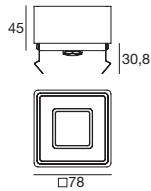

Concentrica_Q | Drive-over spotlights | topLED 2.6 W 24 V

type

White	96671
Black	96672
Grey	96673

colour

RGB Z

optic

Diff. 00

99076

IR Remote

99278

DMX

98403

Outer casing

Concentrica_Q | Drive-over spotlights | topLED 4 W 24 V