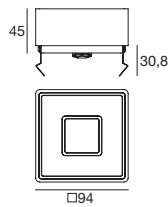

type		colour			optic	
White	CRI 80 96665	2700 K	324 lm	M	Diff.	00
Black	CRI 80 96666	3000 K	360 lm	W		
Grey	CRI 80 96667	4000 K	378 lm	N		

- **89488**
  ON/OFF
  1 - 3 art.
- **89179**
  ON/OFF
  1 - 6 art.
- **99332**
  1-10V
  1 - 37 art.
- **98404**
  Outer casing