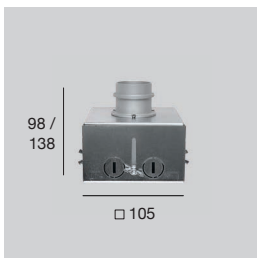

Concentrica | In-ground installation outer-casing

type	Ø mm	h. mm	suitable for
PVC	84	100	Concentrica_R Ø 76 mm 98317

Concentrica | In-ground installation outer-casing

type	Ø mm	h. mm	suitable for
PVC	108	100	Concentrica_R Ø 100 mm 98318

Concentrica | In-concrete installation outer-casing

type	b. mm	h. mm	suitable for
Anod. Al.	105 x 105	98 / 138	Concentrica_R Ø 42 mm 98291

Concentrica | In-concrete installation outer-casing

type	b. mm	h. mm	suitable for
Anod. Al.	105 x 105	104 / 136	Concentrica_R Ø 76 mm 98315