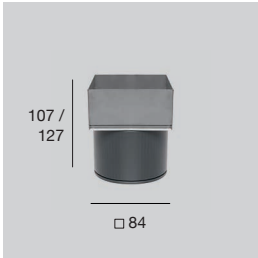

Concentrica | In-concrete installation outer-casing

type	b. mm	h. mm	suitable for
Anod. Al.	105 x 105	98 / 138	Concentrica_R Ø 42 mm 98291

Concentrica | In-concrete installation outer-casing

type	b. mm	h. mm	suitable for
Anod. Al.	105 x 105	104 / 136	Concentrica_R Ø 76 mm 98315

Concentrica | In-concrete installation outer-casing

type	b. mm	h. mm	suitable for
Anod. Al.	150 x 150	101 / 136	Concentrica_R Ø 100 mm 98316

Concentrica | In-ground installation outer-casing

type	b. mm	h. mm	suitable for	
PVC Steel	52 x 52	102 / 122	Concentrica_Q 42 mm	98402

Concentrica | In-ground installation outer-casing

type	b. mm	h. mm	suitable for	
PVC Steel	84 x 84	107 / 127	Concentrica_Q 42 mm	98403

Concentrica | In-ground installation outer-casing

type	b. mm	h. mm	suitable for	
PVC Steel	100 x 100	107 / 127	Concentrica_Q 94 mm	98404