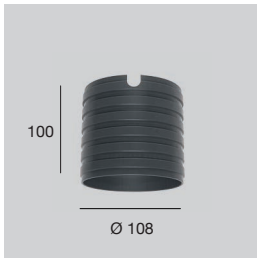

89488
C.V.
ON/OFF
1 - 3 art.

89179
C.V.
ON/OFF
1 - 6 art.

98316
Outer casing

98318
Outer casing

Concentrica | In-ground installation outer-casing

type	Ø mm	h. mm	suitable for
PVC	43	80	Concentrica_R Ø 42 mm 98292

Concentrica | In-ground installation outer-casing

type	Ø mm	h. mm	suitable for
PVC	84	100	Concentrica_R Ø 76 mm 98317

Concentrica | In-ground installation outer-casing

type	Ø mm	h. mm	suitable for
PVC	108	100	Concentrica_R Ø 100 mm 98318