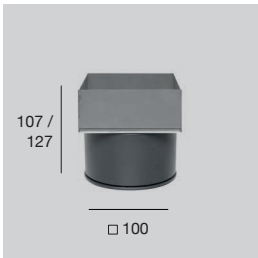

Concentrica | In-concrete installation outer-casing

type	b. mm	h. mm	suitable for
Anod. Al.	105 x 105	98 / 138	Concentrica_R Ø 42 mm 98291

Concentrica | In-concrete installation outer-casing

type	b. mm	h. mm	suitable for
Anod. Al.	105 x 105	104 / 136	Concentrica_R Ø 76 mm 98315

Concentrica | In-concrete installation outer-casing

type	b. mm	h. mm	suitable for
Anod. Al.	150 x 150	101 / 136	Concentrica_R Ø 100 mm 98316

Concentrica | In-ground installation outer-casing

type	b. mm	h. mm	suitable for	
PVC Steel	52 x 52	102 / 122	Concentrica_Q 42 mm	98402

Concentrica | In-ground installation outer-casing

type	b. mm	h. mm	suitable for	
PVC Steel	84 x 84	107 / 127	Concentrica_Q 42 mm	98403

Concentrica | In-ground installation outer-casing

type	b. mm	h. mm	suitable for	
PVC Steel	100 x 100	107 / 127	Concentrica_Q 94 mm	98404