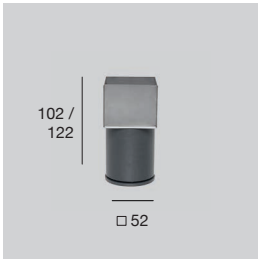

Concentrica | In-ground installation outer-casing

type	b. mm	h. mm	suitable for	
PVC Steel	52 x 52	102 / 122	Concentrica_Q 42 mm	98402