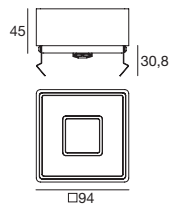

type

White	96674
Black	96675
Grey	96676

colour

RGB Z

optic

Diff. 00

99076

IR Remote

99278

DMX

98404

Outer casing