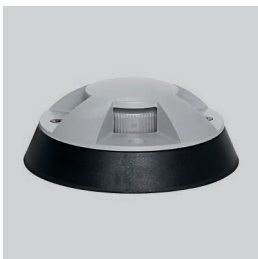

Astropek_41 | Drive-over spotlights | powerLED 6.4 W 500 mA

type

Grey	CRI 80	86765

colour

3000 K	432 lm	W
4000 K	500 lm	N
5000 K	580 lm	C

optic

180°	18

99181

ON/OFF
1 art.

99185

ON/OFF
2 - 3 art.