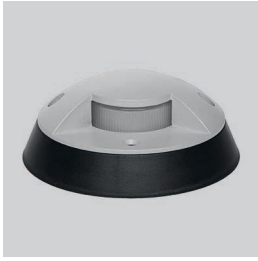

Astropek_11 | Drive-over spotlights | powerLED 6.4 W 500 mA

type

Grey	CRI 80	87004

colour

3000 K	432 lm	W
4000 K	500 lm	N
5000 K	580 lm	C

optic

180°	18

99181

ON/OFF
1 art.

99185

ON/OFF
2 - 3 art.