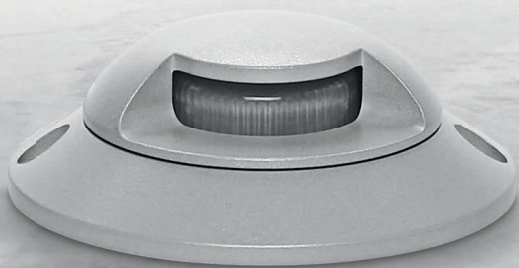

Astropek

Drive-over path marker light that can be surface mounted, designed to **emit a totally glare-free grazing light**. Extremely reliable thanks to the **protective prismatic toughened glass** and exclusive **Aqua-stop** technology, a patented anti-suction system for power supply cables against water and humidity.

Passive heat dissipation

Aluminium casing

Light management

Glare-free grazing light

Astropek_V | Walk-over spotlights | powerLED 2 W 630 mA

type		colour			optic	
Grey	CRI 80 93905	3000 K	208 lm	W	15°	15
Steel	CRI 80 94154	4000 K	222 lm	N	30°	30
		5000 K	253 lm	C	60°	60
		R - G - B - Y on request			Diff.	00