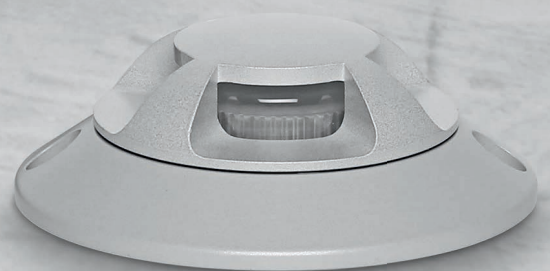

Astropek

Drive-over path marker light that can be surface mounted, designed to **emit a totally glare-free grazing light**. Extremely reliable thanks to the **protective prismatic toughened glass** and exclusive **Aqua-stop** technology, a patented anti-suction system for power supply cables against water and humidity.

Passive heat dissipation

Aluminium casing

Light management

Glare-free grazing light

Astropek_V | Walk-over spotlights | powerLED 2 W 630 mA

type		colour			optic	
Grey	CRI 80 93905	3000 K	208 lm	W	15°	15
Steel	CRI 80 94154	4000 K	222 lm	N	30°	30
		5000 K	253 lm	C	60°	60
		R - G - B - Y on request			Diff.	00