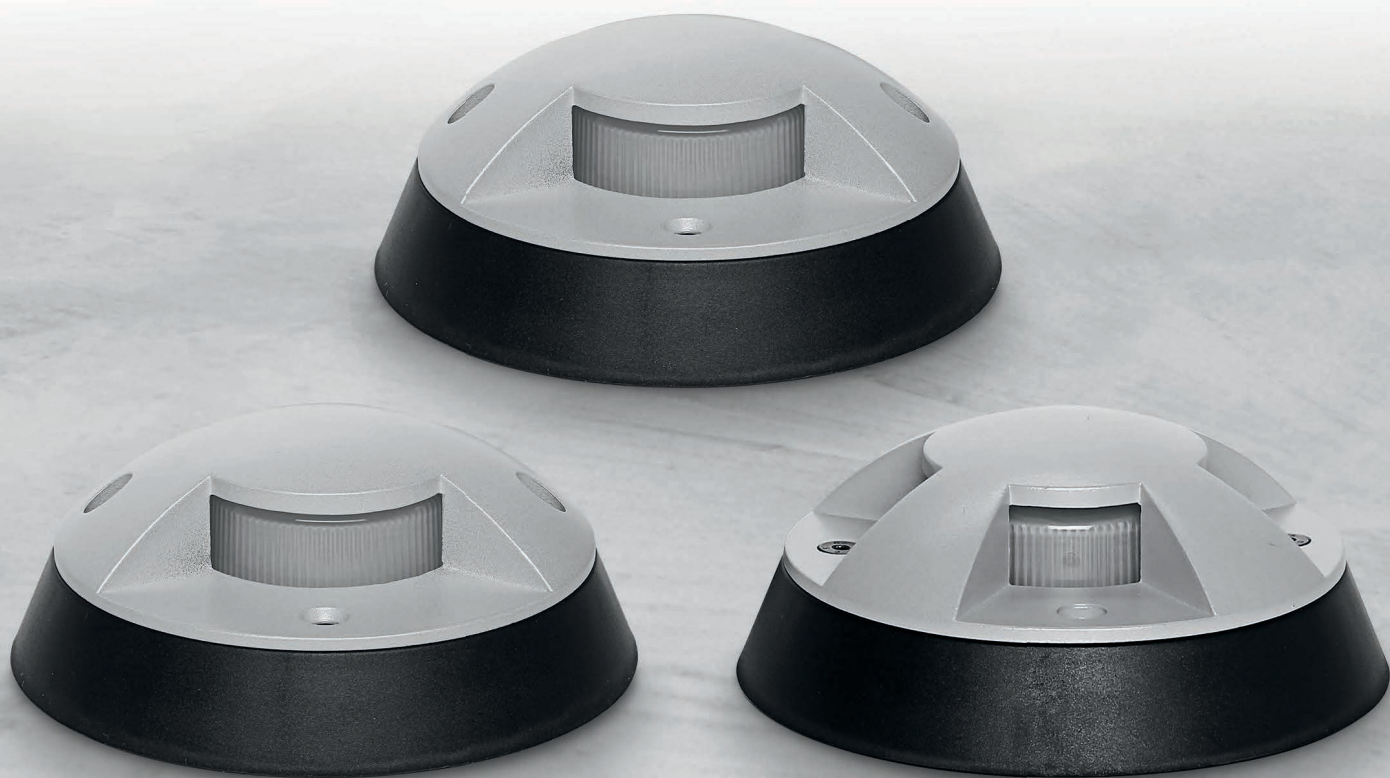

Astropek

Drive-over path marker light that can be surface mounted, designed to **emit a totally glare-free grazing light**. Extremely reliable thanks to the **protective prismatic toughened glass** and exclusive **Aqua-stop** technology, a patented anti-suction system for power supply cables against water and humidity.

Passive heat dissipation

Aluminium casing

Light management

Glare-free grazing light

Astropek_V | Walk-over spotlights | powerLED 2 W 630 mA

type		colour			optic	
Grey	CRI 80 93905	3000 K	208 lm	W	15°	15
Steel	CRI 80 94154	4000 K	222 lm	N	30°	30
		5000 K	253 lm	C	60°	60
		R - G - B - Y on request			Diff.	00