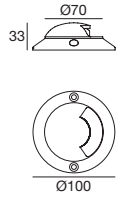

Astropek_1 | Drive-over spotlights | powerLED 2 W 630 mA

type		colour			optic	
Grey	CRI 80 86788	3000 K	208 lm	W	180°	18
		4000 K	222 lm	N		
		5000 K	253 lm	C		
R - G - B - Y on request						

89420	99179	99186
ON/OFF 1 - 2 art.	ON/OFF 3 - 6 art.	ON/OFF 6 - 12 art.

Astropek_2 | Drive-over spotlights | powerLED 2 W 630 mA