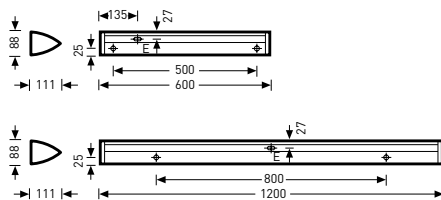

SERIES 665...

T5 MIRROR LUMINAIRES
AND SURFACE-MOUNTED
LUMINAIRES

HARMONIOUS LIGHT FOR ATTRACTIVE BATHROOM LIGHTING

- Suitable for horizontal or vertical mounting to ceilings or walls.
- Length-optimised for tile and mirror dimensions.
- Functional design with flat end caps.

Plastic end cap in white
or chrome design

Wall luminaires and wall-mounted mirror luminaires with opal PMMA cover

Reference	TOC	...E		EEC	≈kg
• 6651/14...	12 372...	...04	1 x 14	A+/A/B	1.1
6651/28...	12 373...	...04	1 x 28	A+/A/B	1.8
6651 S/14...	12 378...	...04	1 x 14	A+/A/B	1.1
6651 S/28...	12 379...	...04	1 x 28	A+/A/B	1.8

• IK02/0.2 J 650 °C

Wall luminaires and wall-mounted mirror luminaires with opal PMMA cover, with chrome-design end caps

Reference	TOC	...E		EEC	≈kg
• 6651 C-S/14...	12 376...	...04	1 x 14	A+/A/B	1.1
6651 C-S/28...	12 377...	...04	1 x 28	A+/A/B	1.8
6651 C/14...	12 374...	...04	1 x 14	A+/A/B	1.1
6651 C/28...	12 375...	...04	1 x 28	A+/A/B	1.8