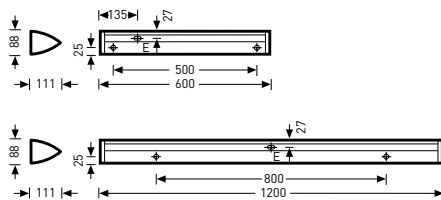

SERIES 665...

T5 MIRROR LUMINAIRES
AND SURFACE-MOUNTED
LUMINAIRES

HARMONIOUS LIGHT FOR ATTRACTIVE BATHROOM LIGHTING

- Suitable for horizontal or vertical mounting to ceilings or walls.
- Length-optimised for tile and mirror dimensions.
- Functional design with flat end caps.

Plastic end cap in white
or chrome design

Wall luminaires and wall-mounted mirror luminaires with opal PMMA cover

Reference	TOC	...E		EEC	≈kg
• 6651/14...	12 372...	...04	1 x 14	A+/A/B	1.1
6651/28...	12 373...	...04	1 x 28	A+/A/B	1.8
6651 S/14...	12 378...	...04	1 x 14	A+/A/B	1.1
6651 S/28...	12 379...	...04	1 x 28	A+/A/B	1.8

• IK02/0.2 J 650 °C

Wall luminaires and wall-mounted mirror luminaires with opal PMMA cover, with chrome-design end caps

Reference	TOC	...E		EEC	≈kg
• 6651 C-S/14...	12 376...	...04	1 x 14	A+/A/B	1.1
6651 C-S/28...	12 377...	...04	1 x 28	A+/A/B	1.8
6651 C/14...	12 374...	...04	1 x 14	A+/A/B	1.1
6651 C/28...	12 375...	...04	1 x 28	A+/A/B	1.8