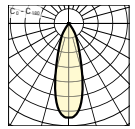

LED suspended luminaire, luminaire shade of textile, conical, decor Tulip, green

IP20

Reference	TOC	...ET		EEC	W	≈kg
LESI200 H9 FL LED 3000-830 L1.5 01 Stkkgn	63 882...	...40	2915 lm	A++/A+/A	28	1.9