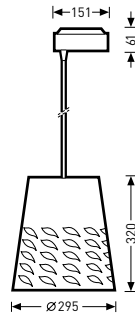

LED suspended luminaire, luminaire shade of textile, conical, decor Bisq, brown

IP20

Reference	TOC	...ET		EEC	W	≈kg
LESI200 H9 FL LED 3000-830 L1.5 01 Stkkbn	63 883...	...40	2915 lm	A++/A+/A	28	1.9