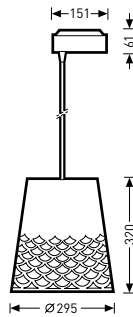

IP20

Reference	TOC	...ET		EEC	W	=kg
LES1200 H9 FL LED 3000-830 L1.5 01 Stkkwh	63 884...	...40	2915 lm	A++/A+/A	28	1.9

LED suspended luminaire, luminaire shade of stainless steel, conical, decor Waves

IP20