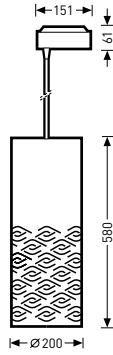

LED suspended luminaire, luminaire shade of textile, cylindrical long, decor Indian, white

IP20

Reference	TOC	...ET		EEC	W	=kg
LESI200 H9 FL LED 3000-830 L1.5 01 Stzlwh	63 886...	...40	2915 lm	A++/A+/A	28	1.9