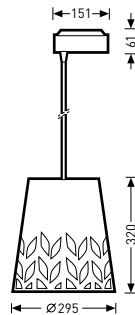

LED suspended luminaire, luminaire shade of textile, conical, decor Tulip, green

IP20

Reference	TOC	...ET		EEC	W	≈kg
LESI200 H9 FL LED 3000-830 L1.5 01 Stkkgn	63 882...	...40	2915 lm	A++/A+/A	28	1.9