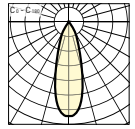

LED suspended luminaire, luminaire shade of textile, conical, decor Bisq, brown

IP20

Reference	TOC	...ET		EEC	W	≈kg
LESI200 H9 FL LED 3000-830 L1.5 01 Stkkbn	63 883...	...40	2915 lm	A++/A+/A	28	1.9