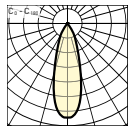

LED suspended luminaire, luminaire shade of stainless steel, conical, decor Waves

IP20

Reference	TOC	...ET		EEC	W	=kg
LES1200 H9 FL LED 3000-830 L1.5 01 Mekk	63 881...	...40	2915 lm	A++/A+/A	28	2.8