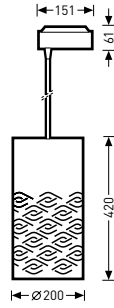

LED suspended luminaire, luminaire shade of textile, cylindrical short, decor Indian, white

IP20

Reference	TOC	...ET		EEC	W	≈kg
LESI200 H9 FL LED 3000-830 L1.5 01 Stzkwh	63 885...	...40	2915 lm	A++/A+/A	28	1.9