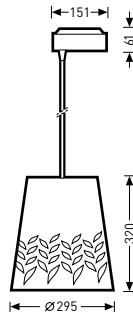

LED suspended luminaire, luminaire shade of textile, conical, decor Leaves, white

IP20

Reference	TOC	...ET		EEC	W	=kg
LES1200 H9 FL LED 3000-830 L1.5 01 Stkkwh	63 884...	...40	2915 lm	A++/A+/A	28	1.9