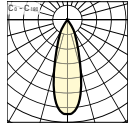

LED suspended luminaire, luminaire shade of textile, cylindrical long, decor Indian, white

IP20

Reference	TOC	...ET		EEC	W	=kg
LESI200 H9 FL LED 3000-830 L1.5 01 Stzlwh	63 886...	...40	2915 lm	A++/A+/A	28	1.9