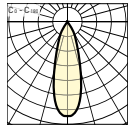

LED suspended luminaire, luminaire shade of textile, conical, decor Leaves, white

IP20

Reference	TOC	...ET		EEC	W	=kg
LES1200 H9 FL LED 3000-830 L1.5 01 Stkkwh	63 884...	...40	2915 lm	A++/A+/A	28	1.9