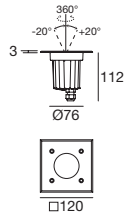

type

Grey	CRI 80	93960
Chrome	CRI 80	93959
Steel	CRI 80	93961

colour

2700 K	639 lm	M
3000 K	674 lm	W
4000 K	745 lm	N

optic

15°	15
30°	30
60°	60

99179

ON/OFF
1 art.

99186

ON/OFF
2 - 3 art.

98121

Outer casing

Suelo_Q | Drive-over spotlight | 190-250 V | powerLED 8 W 630 mA