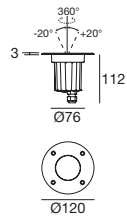

type		colour		optic	
Grey	CRI 80 93957	2700 K	639 lm	M	15° 15
Chrome	CRI 80 93956	3000 K	674 lm	W	30° 30
Steel	CRI 80 93958	4000 K	745 lm	N	60° 60

99179
ON/OFF
1 art.

99186
ON/OFF
2 - 3 art.

98121
Outer casing