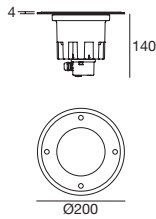

type		colour			optic	
Grey	CRI 80	96085	2700 K	1298 lm	M	15° 15
			3000 K	1400 lm	W	30° 30
			4000 K	1497 lm	N	60° 60
						Diff. 00

Suelo_RI | Drive-over spotlight | 180-300 V | powerLED 13 W 350 mA