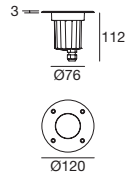

Suelo_R | Drive-over spotlight | powerLED 8 W 630 mA

type		colour		optic	
Grey	CRI 80 93997	2700 K	639 lm	M	15° 15
Chrome	CRI 80 93996	3000 K	674 lm	W	30° 30
Steel	CRI 80 93998	4000 K	745 lm	N	60° 60
					Asym. 07

99179
ON/OFF
1 art.

99186
ON/OFF
2 - 3 art.

98121
Outer casing

Suelo_RJ | Drive-over spotlight | powerLED 8 W 630 mA