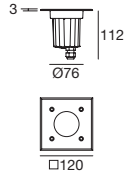

Suelo_Q | Drive-over spotlight | powerLED 8 W 630 mA

type

Grey	CRI 80	94000
Chrome	CRI 80	93999
Steel	CRI 80	94001

colour

2700 K	639 lm	M
3000 K	674 lm	W
4000 K	745 lm	N

optic

15°	15
30°	30
60°	60
Asym.	07

99179

ON/OFF
1 art.

99186

ON/OFF
2 - 3 art.

98121

Outer casing

Suelo_QJ | Drive-over spotlight | powerLED 8 W 630 mA