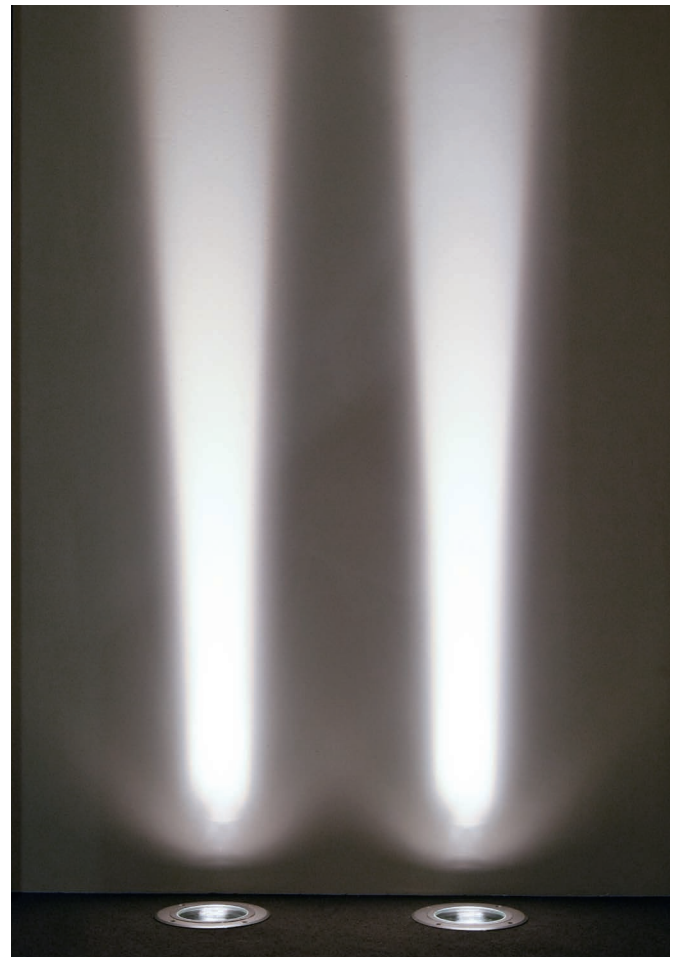

#### optic

5° **05**

**84932**

Outer casing

The innovative narrow optics, slightly tapered, was especially designed to illuminate columns and tall plants.

**Suelo\_RJI** | Drive-over spotlight | 180-300 V | powerLEDs 8 W 630 mA