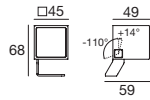

Periskop | Projector | powerLED 4.5 W 500 mA

type

White	CRI 80	97569
Black	CRI 80	97570
Grey	CRI 80	97571
Cor-Ten	CRI 80	97572

colour

3000 K	534 lm	W
4000 K	570 lm	N
5000 K	648 lm	C

optic

15°	15
30°	30
60°	60

89423
ON/OFF
1 art.

99181
ON/OFF
1 - 2 art.

99185
ON/OFF
2 - 4 art.

98550
Pegs

Periskop blade | Projector | powerLED 2 W 630 mA