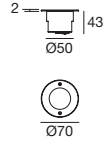

Minimum installation space, 42 to 45 mm total height

Orma_R | Drive-over spotlight | powerLED 3 W 350 mA

type		colour			optic	
Steel/Alu	CRI 80	96098	2700 K	363 lm	M	15° 15
			3000 K	390 lm	W	30° 30
			4000 K	414 lm	N	60° 60