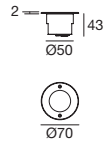

type		colour			optic	
Steel	CRI 80	96100	2700 K	363 lm	M	15° 15
			3000 K	390 lm	W	30° 30
			4000 K	414 lm	N	60° 60

89421	99183	98057
ON/OFF 1 - 2 art.	ON/OFF 2 - 4 art.	Outer casing

Orma_RI | Drive-over spotlight | powerLED 6 W 350 mA