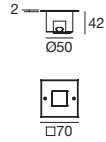

Orma_Q | Drive-over spotlight | powerLED 3 W 350 mA

type

Steel/Alu CRI 80 **96099**

colour

2700 K	363 lm	M
3000 K	390 lm	W
4000 K	414 lm	N

optic

15°	15
30°	30
60°	60

89421
ON/OFF
1 - 2 art.

99183
ON/OFF
2 - 4 art.

98057
Outer casing

Orma_Q | Drive-over spotlight | powerLED 6 W 350 mA