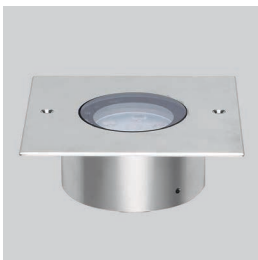

Orma_QI | Drive-over spotlight | powerLED 6 W 350 mA

type

Steel CRI 80 **93992**

colour

2700 K	726 lm	M
3000 K	780 lm	W
4000 K	828 lm	N

optic

8°	08
30°	30
60°	60
Diff.	00

89421
ON/OFF
1 art.

99183
ON/OFF
1 - 2 art.

98399
Outer casing