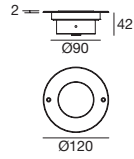

type		colour			optic	
Steel/Alu	CRI 80	93980	2700 K	726 lm	M	8° 08
			3000 K	780 lm	W	30° 30
			4000 K	828 lm	N	60° 60
						Diff. 00

89421	99183	98399
ON/OFF 1 art.	ON/OFF 1 - 2 art.	Outer casing

Orma_RI | Drive-over spotlight | powerLED 3 W 350 mA