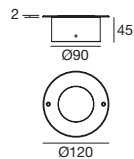

type		colour			optic	
Steel	CRI 80	93993	2700 K	726 lm	M	8° 08
			3000 K	780 lm	W	30° 30
			4000 K	828 lm	N	60° 60
						Diff. 00

89421	99183	98399
ON/OFF 1 art.	ON/OFF 1 - 2 art.	Outer casing