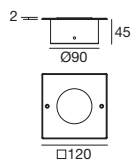

type

Steel CRI 80 **93992**

colour

2700 K	726 lm	M
3000 K	780 lm	W
4000 K	828 lm	N

optic

8°	08
30°	30
60°	60
Diff.	00

89421
ON/OFF
1 art.

99183
ON/OFF
1 - 2 art.

98399
Outer casing