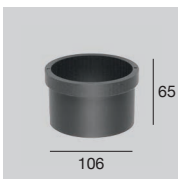

type

Steel/Alu CRI 80 **93981**

colour

2700 K	726 lm	M
3000 K	780 lm	W
4000 K	828 lm	N

optic

8°	08
30°	30
60°	60
Diff.	00

89421
ON/OFF
1 art.

99183
ON/OFF
1 - 2 art.

optic

8°	08
30°	30
60°	60
Diff.	00

89421
ON/OFF
1 art.

99183
ON/OFF
1 - 2 art.

98399
Outer casing

Orma | Outer-casing

type

PVC