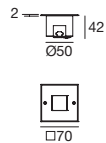

type

Steel CRI 80 **96101**

colour

2700 K	363 lm	M
3000 K	390 lm	W
4000 K	414 lm	N

optic

15°	15
30°	30
60°	60

89421
ON/OFF
1 - 2 art.

99183
ON/OFF
2 - 4 art.

98057
Outer casing

Orma_QI | Drive-over spotlight | powerLED 6 W 350 mA