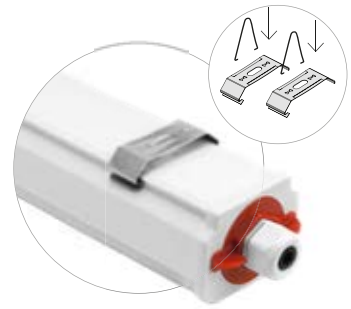

NORMA+

● GR-RAL7035 / Grey RAL7035 / Matt

- Weatherproof luminaire with LED light source, comprising:
- UV stabilised co-extruded polycarbonate body with double finish; satin-finish for the optical compartment and matt finish for the auxiliary electrical compartment.
- Technopolymer end caps
- Anti-ageing silicone gasket
- Polycarbonate bushing for the power connection with bayonet opening without utensils.
- Cable gland M20x1.5 for cables Ø 10- Ø 14 mm
- Light beam obtained by the combination of multiple LED modules
- Aluminium heat dissipation system
- Stainless steel springs for quick ceiling mount
- Supplied with anti-vacuum valve
- EM versions are complete with emergency device that can operate on battery for 1 hour. Product can be used for general or emergency lighting.
- The NORMA+ CL versions are complete with through wiring for continuous line installation
- Versions with dimmable 1-10 V or DALI drivers are available

IK09

UV stabilised coextruded polycarbonate body with double finish; satin-finish for the optical compartment and matt finish for the auxiliary electrical compartment.

Product generates only minimal quantity of heat.

100% light uniformity.

Supplied with anti-vacuum valve. (NORMA+)

Push wire terminals.

Pair of fast fit strong AISI 304 stainless steel brackets.

Easy installation

Open

Fast connection

Close