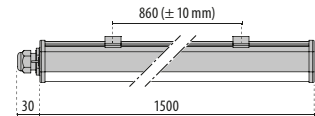

NORMA+ 150

IK09 15J xx7

LAMPHOLDER	WATTAGE	CLASS		CRI	KELVIN	COS Φ $\geq 0,9$	OPTIC	OPTIC BEAM	LIGHTSOURCE LUMEN OUTPUT	LUMINAIRE LUMEN OUTPUT	L	B	LIFETIME	COLOUR/ RAL	PART NUMBER
LED	68 W	I		80	4000	•	S/EW	-	10268 lm	8395 lm	80	10	44000 h	●	305955
LED	60 W	I		80	4000	•	S/EW	-	9060 lm	7556 lm	80	10	44000 h	●	305954
LED	35 W	I		80	4000	•	S/EW	-	5285 lm	4355 lm	80	10	44000 h	●	305953