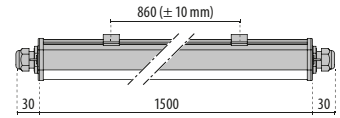

NORMA+ 150 CL

IK09 15J xx7

LAMPHOLDER	WATTAGE	CLASS	CRI	KELVIN	COS Φ ≥ 0,9	OPTIC	OPTIC BEAM	LIGHTSOURCE LUMEN OUTPUT	LUMINAIRE LUMEN OUTPUT	L	B	LIFETIME	COLOUR/ BAL	PART NUMBER
Power LED 220-240 V 50/60 Hz														
LED	68 W	I	80	4000	•	S/EW	-	10268 lm	8395 lm	80	10	44000 h	●	305947
LED	60 W	I	80	4000	•	S/EW	-	9060 lm	7556 lm	80	10	44000 h	●	305946
LED	35 W	I	80	4000	•	S/EW	-	5285 lm	4355 lm	80	10	44000 h	●	305945
Power LED dimmable 1-10 V 220-240 V 50/60 Hz														
LED	68 W	I	80	4000	•	S/EW	-	10268 lm	8395 lm	80	10	44000 h	●	306166
LED	60 W	I	80	4000	•	S/EW	-	9060 lm	7556 lm	80	10	44000 h	●	306165
LED	35 W	I	80	4000	•	S/EW	-	5285 lm	4355 lm	80	10	44000 h	●	306164
Power LED - dimmable DALI 220-240 V 50/60 Hz														
LED	68 W	I	80	4000	•	S/EW	-	10268 lm	8395 lm	80	10	44000 h	●	305995
LED	60 W	I	80	4000	•	S/EW	-	9060 lm	7556 lm	80	10	44000 h	●	305994
LED	35 W	I	80	4000	•	S/EW	-	5285 lm	4355 lm	80	10	44000 h	●	305993
Power LED - Emergency 220-240 V 50/60 Hz														
LED	68 W	I	80	4000	•	S/EW	-	10268 lm	8395 lm	80	10	44000 h	●	306003
LED	60 W	I	80	4000	•	S/EW	-	9060 lm	7556 lm	80	10	44000 h	●	306002
LED	35 W	I	80	4000	•	S/EW	-	5285 lm	4355 lm	80	10	44000 h	●	306001