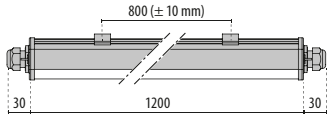

NORMA+ 120 CL

IK09 15J xx7

LAMPHOLDER	WATTAGE	CLASS		CRI	KELVIN	COS Φ $\geq 0,9$	OPTIC	OPTIC BEAM	LIGHTSOURCE LUMEN OUTPUT	LUMINAIRE LUMEN OUTPUT	L	B	LIFETIME	COLOUR/ RAL	PART NUMBER
LED	45 W	I		80	4000	•	S/EW	-	6795 lm	5215 lm	80	10	44000 h	●	305944
LED	34 W	I		80	4000	•	S/EW	-	5134 lm	3932 lm	80	10	44000 h	●	305943
LED	25 W	I		80	4000	•	S/EW	-	3775 lm	3002 lm	80	10	44000 h	●	305942