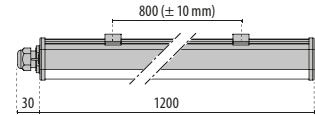

NORMA+ 120

IK09 15J xx7

LAMPHOLDER	WATTAGE	CLASS		CRI	KELVIN	COS Φ $\geq 0,9$	OPTIC	OPTIC BEAM	LIGHTSOURCE LUMEN OUTPUT	LUMINAIRE LUMEN OUTPUT	L	B	LIFETIME	COLOUR/ RAL	PART NUMBER
LED	45 W	I		80	4000	•	S/EW	-	6795 lm	5215 lm	80	10	44000 h	●	305952
LED	34 W	I		80	4000	•	S/EW	-	5134 lm	3932 lm	80	10	44000 h	●	305951
LED	25 W	I		80	4000	•	S/EW	-	3775 lm	3002 lm	80	10	44000 h	●	305950