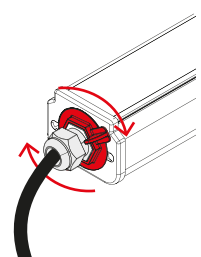

100% light uniformity.

Supplied with anti-vacuum valve. (NORMA+)

Push wire terminals.

Pair of fast fit strong AISI 304 stainless steel brackets.

Easy installation

Open

Fast connection

Close