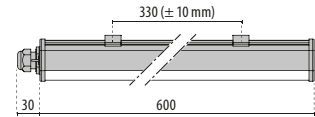

100% light uniformity.

Supplied with anti-vacuum valve. (NORMA+)

Push wire terminals.

Pair of fast fit strong AISI 304 stainless steel brackets.

Easy installation

Open

Fast connection

Close

Continuous mounted luminaire

Through wiring connection

Max 100 m / Max 16 A

NORMA+ 60

IK09 15J xx7

LAMPHOLDER	WATTAGE	CLASS		CRI	KELVIN	COS Φ $\geq 0,9$	OPTIC	OPTIC BEAM	LIGHTSOURCE LUMEN OUTPUT	LUMINAIRE LUMEN OUTPUT	L	B	LIFETIME	COLOUR/ RAL	PART NUMBER
LED	27 W	I		80	4000	•	S/EW	-	4077 lm	3258 lm	80	10	44000 h	●	305949
LED	18 W	I		80	4000	•	S/EW	-	2718 lm	2246 lm	80	10	44000 h	●	305948