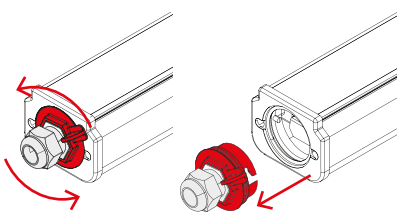

NORMA+

● GR-RAL7035 / Grey RAL7035 / Matt

- Weatherproof luminaire with LED light source, comprising:
- UV stabilised co-extruded polycarbonate body with double finish; satin-finish for the optical compartment and matt finish for the auxiliary electrical compartment.
- Technopolymer end caps
- Anti-ageing silicone gasket
- Polycarbonate bushing for the power connection with bayonet opening without utensils.
- Cable gland M20x1.5 for cables Ø 10- Ø 14 mm
- Light beam obtained by the combination of multiple LED modules
- Aluminium heat dissipation system
- Stainless steel springs for quick ceiling mount
- Supplied with anti-vacuum valve
- EM versions are complete with emergency device that can operate on battery for 1 hour. Product can be used for general or emergency lighting.
- The NORMA+ CL versions are complete with through wiring for continuous line installation
- Versions with dimmable 1-10 V or DALI drivers are available

100% light uniformity.

Supplied with anti-vacuum valve. (NORMA+)

Push wire terminals.

Pair of fast fit strong AISI 304 stainless steel brackets.

Easy installation

Open

Fast connection

Close

Continuous mounted luminaire

Through wiring connection

Max 100 m / Max 16 A

NORMA+ 60

IK09 15J xx7

LAMPHOLDER	WATTAGE	CLASS		CRI	KELVIN	COS Φ $\geq 0,9$	OPTIC	OPTIC BEAM	LIGHTSOURCE LUMEN OUTPUT	LUMINAIRE LUMEN OUTPUT	L	B	LIFETIME	COLOUR/ RAL	PART NUMBER
LED	27 W	I		80	4000	•	S/EW	-	4077 lm	3258 lm	80	10	44000 h	●	305949
LED	18 W	I		80	4000	•	S/EW	-	2718 lm	2246 lm	80	10	44000 h	●	305948