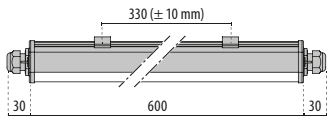

NORMA+ 150

IK09 15J xx7

LAMPHOLDER	WATTAGE	CLASS		CRI	KELVIN	COS Φ $\geq 0,9$	OPTIC	OPTIC BEAM	LIGHTSOURCE LUMEN OUTPUT	LUMINAIRE LUMEN OUTPUT	L	B	LIFETIME	COLOUR/ RAL	PART NUMBER
LED	68 W	I		80	4000	•	S/EW	-	10268 lm	8395 lm	80	10	44000 h	●	305955
LED	60 W	I		80	4000	•	S/EW	-	9060 lm	7556 lm	80	10	44000 h	●	305954
LED	35 W	I		80	4000	•	S/EW	-	5285 lm	4355 lm	80	10	44000 h	●	305953

NORMA+ 60 CL

IK09 15J xx7

LAMPHOLDER	WATTAGE	CLASS		CRI	KELVIN	COS Φ $\geq 0,9$	OPTIC	OPTIC BEAM	LIGHTSOURCE LUMEN OUTPUT	LUMINAIRE LUMEN OUTPUT	L	B	LIFETIME	COLOUR/ RAL	PART NUMBER
LED	27 W	I		80	4000	•	S/EW	-	4077 lm	3258 lm	80	10	44000 h	●	305941
LED	18 W	I		80	4000	•	S/EW	-	2718 lm	2246 lm	80	10	44000 h	●	305940