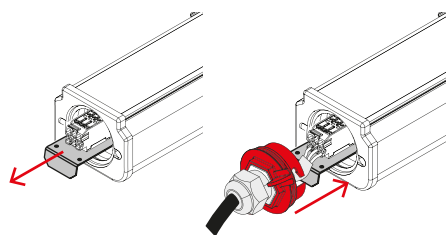

NORMA+

● GR-RAL7035 / Grey RAL7035 / Matt

- Weatherproof luminaire with LED light source, comprising:
- UV stabilised co-extruded polycarbonate body with double finish; satin-finish for the optical compartment and matt finish for the auxiliary electrical compartment.
- Technopolymer end caps
- Anti-ageing silicone gasket
- Polycarbonate bushing for the power connection with bayonet opening without utensils.
- Cable gland M20x1.5 for cables Ø 10- Ø 14 mm
- Light beam obtained by the combination of multiple LED modules
- Aluminium heat dissipation system
- Stainless steel springs for quick ceiling mount
- Supplied with anti-vacuum valve
- EM versions are complete with emergency device that can operate on battery for 1 hour. Product can be used for general or emergency lighting.
- The NORMA+ CL versions are complete with through wiring for continuous line installation
- Versions with dimmable 1-10 V or DALI drivers are available

100% light uniformity.

Supplied with anti-vacuum valve. (NORMA+)

Push wire terminals.

Pair of fast fit strong AISI 304 stainless steel brackets.

Easy installation

Open

Fast connection

Close