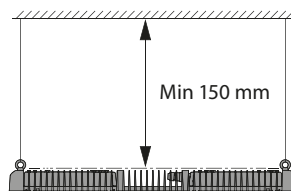

KOA LINE SMD/LN ELL DETEK

IK05 0.7J xx3

LAMPHOLDER	WATTAGE	CLASS	CRI	KELVIN	COS Φ $\geq 0,9$	OPTIC	OPTIC BEAM	LIGHTSOURCE LUMEN OUTPUT	LUMINAIRE LUMEN OUTPUT	L	B	LIFETIME	COLOUR/ RAL	PART NUMBER
Power LED 220-240 V 50/60 Hz														
LED	135 W	I	70	4000	•	ELL	90°x45°	17216 lm	13061 lm	70	10	50000 h	●	06244894

KOA LINE SMD/LN
KOA LINE COB/GL