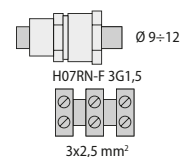

KOA LINE SMD/LN ELL DETEK

IK05 0.7J xx3

LAMPHOLDER	WATTAGE	CLASS	CRI	KELVIN	COS Φ $\geq 0,9$	OPTIC	OPTIC BEAM	LIGHTSOURCE LUMEN OUTPUT	LUMINAIRE LUMEN OUTPUT	L	B	LIFETIME	COLOUR/ RAL	PART NUMBER
Power LED 220-240 V 50/60 Hz														
LED	135 W	I	70	4000	•	ELL	90°x45°	17216 lm	13061 lm	70	10	50000 h	●	06244894

KOA LINE SMD/LN
KOA LINE COB/GL