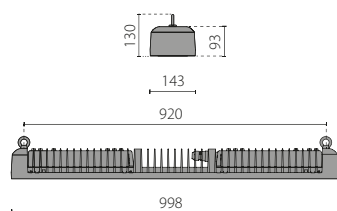

KOA LINE
SMD/LN

KOA LINE
SMD/LN DETEK

KOA LINE
STR/GL

KOA LINE
STR/PC

KOA LINE
COB/GL

KOA LINE SMD/LN S/W UGR22

IK08 9J xx5

LAMPHOLDER	WATTAGE	CLASS	CRI	KELVIN	COS Φ $\geq 0,9$	OPTIC	OPTIC BEAM	LIGHTSOURCE LUMEN OUTPUT	LUMINAIRE LUMEN OUTPUT	L	B	LIFETIME	COLOUR/ RAL	PART NUMBER
Power LED 220-240 V 50/60 Hz														
LED	135 W	I	70	4000	•	S/W	-	17216 lm	13927 lm	80	10	60000 h	●	06239994
Power LED dimmable 1-10 V 220-240 V 50/60 Hz														
LED	135 W	I	70	4000	•	S/W	-	17216 lm	13927 lm	80	10	60000 h	●	06246294
Power LED - dimmable DALI 220-240 V 50/60 Hz														
LED	135 W	I	70	4000	•	S/W	-	17216 lm	13927 lm	80	10	60000 h	●	06240494