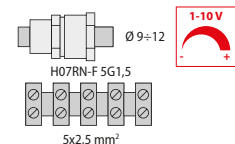

KOA LINE SMD/LN ELL DETEK

IK05 0.7J xx3

LAMPHOLDER	WATTAGE	CLASS	CRI	KELVIN	COS Φ $\geq 0,9$	OPTIC	OPTIC BEAM	LIGHTSOURCE LUMEN OUTPUT	LUMINAIRE LUMEN OUTPUT	L	B	LIFETIME	COLOUR/ RAL	PART NUMBER
Power LED 220-240 V 50/60 Hz														
LED	135 W	I	70	4000	•	ELL	90°x45°	17216 lm	13061 lm	70	10	50000 h	●	06244894

KOA LINE SMD/LN
KOA LINE COB/GL