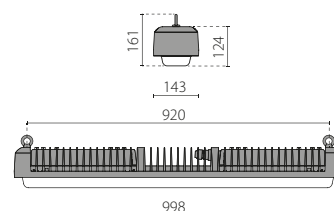

KOA LINE
SMD/LN

KOA LINE
SMD/LN DETEK

KOA LINE
STR/GL

KOA LINE
STR/PC

KOA LINE
COB/GL

KOA LINE SMD/LN S/W UGR22

IK08 9J xx5

LAMPHOLDER	WATTAGE	CLASS	CRI	KELVIN	COS Φ $\geq 0,9$	OPTIC	OPTIC BEAM	LIGHTSOURCE LUMEN OUTPUT	LUMINAIRE LUMEN OUTPUT	L	B	LIFETIME	COLOUR/ RAL	PART NUMBER
Power LED 220-240 V 50/60 Hz														
LED	135 W	I	70	4000	•	S/W	-	17216 lm	13927 lm	80	10	60000 h	●	06239994
Power LED dimmable 1-10 V 220-240 V 50/60 Hz														
LED	135 W	I	70	4000	•	S/W	-	17216 lm	13927 lm	80	10	60000 h	●	06246294
Power LED - dimmable DALI 220-240 V 50/60 Hz														
LED	135 W	I	70	4000	•	S/W	-	17216 lm	13927 lm	80	10	60000 h	●	06240494