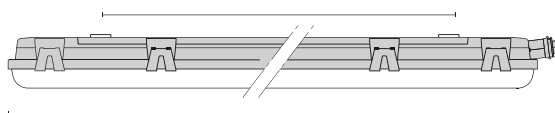

# IKE/LED

design by SILVIA PAOLA PENNACCHIO

● GR-RAL7035 / Grey RAL7035 / Matt

Weatherproof LED luminaire complete with diffuser, comprising:

- Polycarbonate housing
- UV stabilised transparent polycarbonate diffuser
- Reflector made of white (UV-resistant) painted steel sheet used also as electrical component tray
- Polyurethane foam gasket
- Electrical connection with outdoor rated plug & socket quick connector (IP66) that allows connection to mains without opening the luminaire. Made in PA66 with silver-plated brass contacts, for cables Ø 9 - Ø 12 mm
- Light beam obtained by the combination of multiple LED modules
- Clip in technopolymer reinforced with fibreglass
- Stainless steel springs for quick ceiling mount
- IKE/LED EM versions come with a built-in, 3-hour emergency battery pack. Suitable for both general as well as emergency lighting
- Self-extinguishing V2-UL94 housing and diffuser, glow wire 850 °C
- 3000 K and 5700 K available upon request
- The IKE/LED FC versions are complete with through wiring for continuous line installation

IKE LED  
15 W

IKE LED  
42 W

IKE LED  
56 W

330 mm / 15 W  
800 mm / 42 W  
860 mm / 56 W

675 mm / 15 W  
1285 mm / 42 W  
1585 mm / 56 W

## IKE/LED S/EW

IK09 12J xx7

LAMPHOLDER	WATTAGE	CLASS	CRI	KELVIN	COS $\phi$ $\geq 0,9$	OPTIC	OPTIC BEAM	LIGHTSOURCE LUMEN OUTPUT	LUMINAIRE LUMEN OUTPUT	L	B	LIFETIME	COLOUR/ RAL	PART NUMBER
<b>Power LED 220-240 V 50/60 Hz</b>														
LED	56 W	I	80	4000	•	S/EW	-	7656 lm	5874 lm	80	10	60000 h	●	<b>06159890</b>
LED	42 W	I	80	4000	•	S/EW	-	5742 lm	4401 lm	80	10	60000 h	●	<b>06161090</b>
LED	15 W	I	80	4000	•	S/EW	-	1914 lm	1466 lm	80	10	60000 h	●	<b>06162290</b>