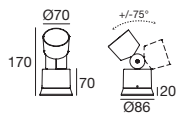

Gardener_1 | Projector | 180-300 V | arrayLED 8 W 220 mA

type

White	CRI 80	97270
Black	CRI 80	97271
Grey	CRI 80	97272
Cor-Ten	CRI 80	97387

colour

3000 K	950 lm	W
4000 K	1022 lm	N

optic

15°	15
30°	30
60°	60

89371

Pegs

Gardener_2 | Projector | 180-300 V | arrayLED 23 W 630 mA