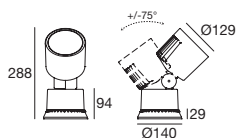

Passive heat dissipation

Aluminium casing

Directional head

Head tilting up to 150 degrees thanks to the central casing acting as a joint

Light management

Optical unit consisting of a metalized polycarbonate reflector "immersed" in the casing to avoid glare.

Gardener_1 | Projector | 180-300 V | arrayLED 8 W 220 mA

type

White	CRI 80	97270
Black	CRI 80	97271
Grey	CRI 80	97272
Cor-Ten	CRI 80	97387

colour

3000 K	950 lm	W
4000 K	1022 lm	N

optic

15°	15
30°	30
60°	60

89371

Pegs

Gardener_2 | Projector | 180-300 V | arrayLED 23 W 630 mA

type

White	CRI 80	97388
Black	CRI 80	97389
Grey	CRI 80	97390
Cor-Ten	CRI 80	97391

colour

3000 K	3000 lm	W
4000 K	3250 lm	N

optic

15°	15
30°	30
60°	60