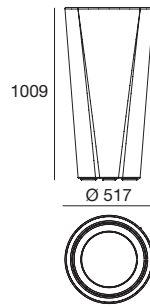

TYPE

☐ WHITE

CODE

15057

SOURCE

1x57 W Max
Halogen
(LED/FLUOR.
bulbs compatible)

ACCESSORIES

14992 | IP68 kit

14937 | Pegs

14045 | Glass

14044 | Anti-theft

052000 | RGB led lamp control kit 5 W