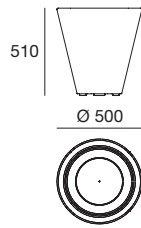

1x30 W Max
Halogen
(LED/FLUOR.
bulbs compatible)

ACCESSORIES

14992 | IP68 kit

14930 | Outer casing

14937 | Pegs

14040 | Weight

14041 | Anti-theft

052000 | RGB led lamp control kit 5 W