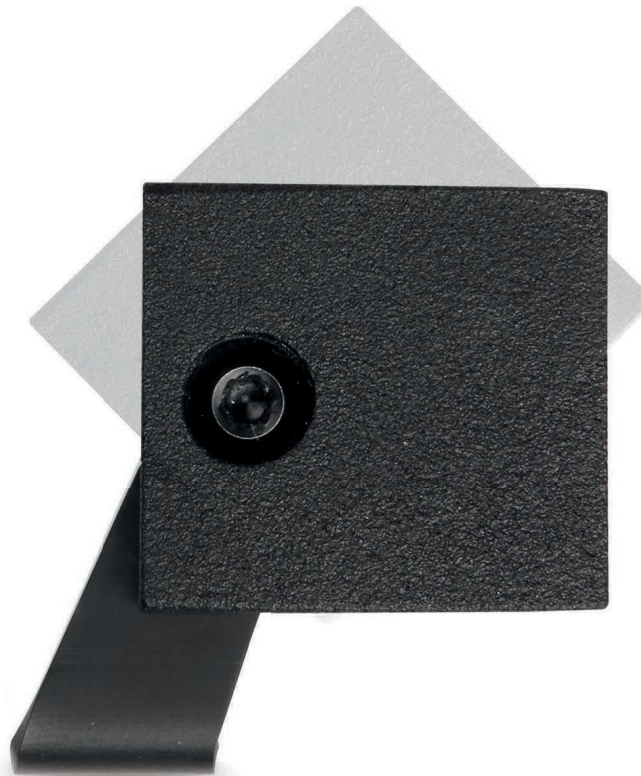

Eyelet65

Directional spotlights with an extremely compact size, **mounted on a bracket**. Available in round or square version.

Compact size
Utmost flexibility of application

Practical installation
Easy installation thanks to the practical directional bracket

Eyelet65_R | Projector | powerLED 2 W 630 mA

type

White	CRI 80	91214
Black	CRI 80	91215
Grey	CRI 80	91216

colour

3000 K	208 lm	W
4000 K	222 lm	N
5000 K	253 lm	C

R - G - B - Y on request

optic

15°	15
30°	30
60°	60

89420
ON/OFF
1 - 2 art.

99179
ON/OFF
3 - 6 art.

99186
ON/OFF
6 - 12 art.

Eyelet65_Q | Projector | powerLED 2 W 630 mA

type

White	CRI 80	91217
Black	CRI 80	91219
Grey	CRI 80	91220

colour

3000 K	208 lm	W
4000 K	222 lm	N
5000 K	253 lm	C