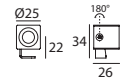

Eyelet65_R | Projector | powerLED 2 W 630 mA

type

White	CRI 80	91214
Black	CRI 80	91215
Grey	CRI 80	91216

colour

3000 K	208 lm	W
4000 K	222 lm	N
5000 K	253 lm	C

R - G - B - Y on request

optic

15°	15
30°	30
60°	60

89420
ON/OFF
1 - 2 art.

99179
ON/OFF
3 - 6 art.

99186
ON/OFF
6 - 12 art.

Eyelet65_Q | Projector | powerLED 2 W 630 mA

type

White	CRI 80	91217
Black	CRI 80	91219
Grey	CRI 80	91220

colour

3000 K	208 lm	W
4000 K	222 lm	N
5000 K	253 lm	C

R - G - B - Y on request

optic

15°	15
30°	30
60°	60

89420
ON/OFF
1 - 2 art.

99179
ON/OFF
3 - 6 art.

99186
ON/OFF
6 - 12 art.