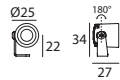

Eyelet65

Directional spotlights with an extremely compact size, **mounted on a bracket**. Available in round or square version.

Compact size
Utmost flexibility of application

Practical installation
Easy installation thanks to the practical directional bracket

Eyelet65_R | Projector | powerLED 2 W 630 mA

type

White	CRI 80	91214
Black	CRI 80	91215
Grey	CRI 80	91216

colour

3000 K	208 lm	W
4000 K	222 lm	N
5000 K	253 lm	C

R - G - B - Y on request

optic

15°	15
30°	30
60°	60