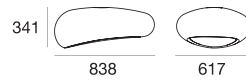

type

White	7471
Prism.	7472
Rose Br.	7521

colour

3x46 W max

optics

diffused