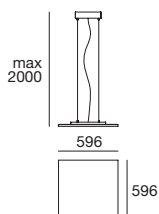

DUBLIGHT_PQ

topLED 42 W | 220-240 V | CRI 90

TYPE

☐ WHITE

CODE

7493

COLOUR

3000 K
5010 lm