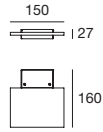

TYPE

☐ WHITE

CODE

7485

COLOUR

3000 K
808 lm