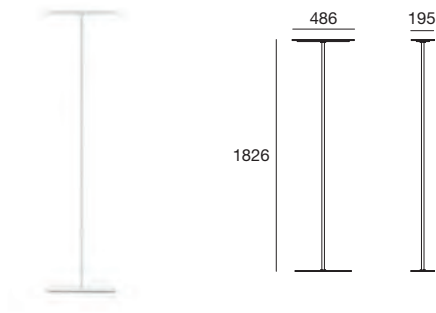

TYPE

WHITE

CODE

7487

COLOUR

3000 K
3360 lm

DUBLIGHT_FL

topLED 28 W | 220-240 V | CRI 90