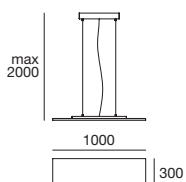

DUBLIGHT_PB

topLED 35 W | 220-240 V | CRI 90

TYPE

☐ WHITE

CODE

7494

COLOUR

3000 K
4478 lm