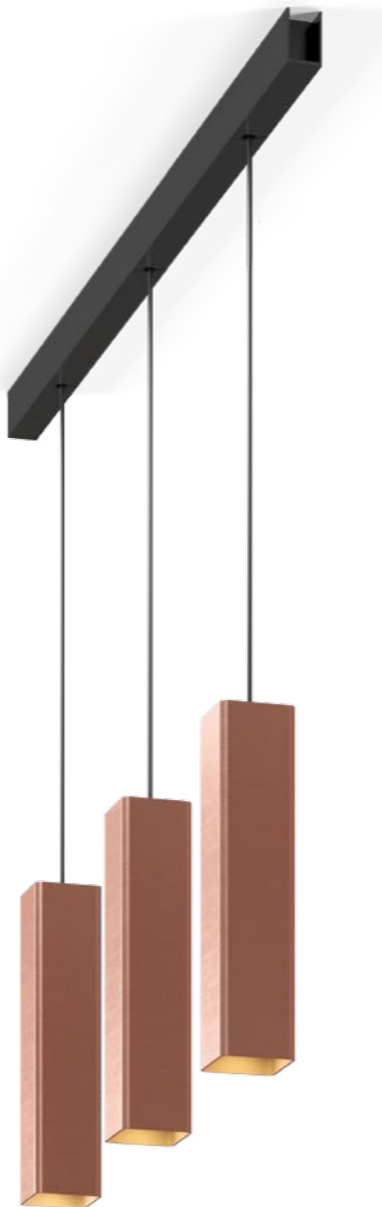

DOCUS MULTI

CEILING SUSPENDED

2.0 | 3.0 LED

LED 6W | 220-240VAC | 50-60Hz
COB 3-step | incl. PS | phase-cut dim
aluminium powder coated
brushed | one hook included

0.69kg IP20 $\pm 0.3^\circ$ $\pm 36^\circ$

2.0

200mm	CODE
	227564W
	227564L
	227564G
	227564P
	227564B

3.0

300mm	CODE
	227664W
	227664L
	227664G
	227664P
	227664B

Light Colour Selection

	LUMEN	CRI	CODE
2700K	420	>90	3
3000K	440	>90	5
1800-2850K	360	>95	9

2.0 | 3.0 PAR16

PAR16 max.35W | GU10
100-240VAC | 50-60Hz
aluminium powder coated
brushed | one hook included

0.62kg IP20 $\pm 0.9^\circ$

2.0

200mm	CODE
	227520W0
	227520L0
	227520G0
	227520P0
	227520B0

3.0

300mm	CODE
	227620W0
	227620L0
	227620G0
	227620P0
	227620B0

OPTIONAL

PAR16 LED GU10 7W
phase-cut dim

	CODE
2700K	901228W2
3000K	901228W4
1800-2850K	901229S9

more lamps and specs on page 577

ALWAYS USE

Multiple suspension ceiling base
round for up to 8 lamps

	CODE
	90052005
	90052006

Extra set standard connectors for
5 to 8 lamps

	CODE
	90059118

Multiple suspension ceiling base long
600mm | 2 lamps

	CODE
	90052007
	90052008

900mm | 3 lamps

	CODE
	90052009
	90052010

1200mm | 4 lamps

	CODE
	90052011
	90052012

1500mm | 5 lamps

	CODE
	90052013
	90052014

more information and options on
page 591