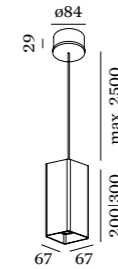

DOCUS

CEILING SUSPENDED

2.0 | 3.0 LED

LED 6W | 220-240VAC | 50-60Hz
COB 3-step | incl. PS | phase-cut dim
aluminium powder coated
brushed

0.69 | 0.85kg IP20 $\pm 0.3^\circ$ $\Delta 36^\circ$

2.0

200mm

CODE

	207564W
	207564L
	207564G
	207564P
	207564B

3.0

300mm

CODE

	207664W
	207664L
	207664G
	207664P
	207664B

Light Colour Selection

	LUMEN	CRI	CODE
2700K	420	>90	3
3000K	440	>90	5
1800-2850K	360	>95	9

2.0 | 3.0 PAR16

PAR16 max.35W | GU10
100-240VAC | 50-60Hz
aluminium powder coated
brushed

0.62 | 0.75kg IP20 $\pm 0.9^\circ$

2.0

200mm

CODE

	207520W0
	207520L0
	207520G0
	207520P0
	207520B0

3.0

300mm

CODE

	207620W0
	207620L0
	207620G0
	207620P0
	207620B0

OPTIONAL

PAR16 LED GU10 7W
phase-cut dim

CODE

2700K	901228W2
3000K	901228W4
1800-2850K	901229S9

more lamps and specs on page 577

p. 261

back