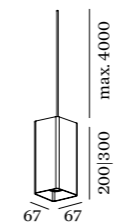

DOCUS MULTI

CEILING SUSPENDED

2.0 | 3.0 LED

LED 6W | 220-240VAC | 50-60Hz
COB 3-step | incl. PS | phase-cut dim
aluminium powder coated
brushed | one hook included

0.69kg IP20 $\pm 0.3^\circ$ $\pm 36^\circ$

2.0

200mm	CODE
	227564W
	227564L
	227564G
	227564P
	227564B

3.0

300mm	CODE
	227664W
	227664L
	227664G
	227664P
	227664B

Light Colour Selection

	LUMEN	CRI	CODE
2700K	420	>90	3
3000K	440	>90	5
1800-2850K	360	>95	9

2.0 | 3.0 PAR16

PAR16 max.35W | GU10
100-240VAC | 50-60Hz
aluminium powder coated
brushed | one hook included

0.62kg IP20 $\pm 0.9^\circ$

2.0

200mm	CODE
	227520W0
	227520L0
	227520G0
	227520P0
	227520B0

3.0

300mm	CODE
	227620W0
	227620L0
	227620G0
	227620P0
	227620B0

OPTIONAL

PAR16 LED GU10 7W
phase-cut dim

	CODE
2700K	901228W2
3000K	901228W4
1800-2850K	901229S9

more lamps and specs on page 577

ALWAYS USE

Multiple suspension ceiling base
round for up to 8 lamps

	CODE
	90052005
	90052006

Extra set standard connectors for
5 to 8 lamps

	CODE
	90059118

Multiple suspension ceiling base long
600mm | 2 lamps

	CODE
	90052007
	90052008

900mm | 3 lamps

	CODE
	90052009
	90052010

1200mm | 4 lamps

	CODE
	90052011
	90052012

1500mm | 5 lamps

	CODE
	90052013
	90052014

more information and options on
page 591