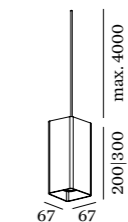

DOCUS MULTI

CEILING SUSPENDED

2.0 | 3.0 LED

LED 6W | 220-240VAC | 50-60Hz
COB 3-step | incl. PS | phase-cut dim
aluminium powder coated
brushed | one hook included

0.69kg IP20 $\pm 0.3^\circ$ $\pm 36^\circ$

2.0

200mm	CODE
	227564W
	227564L
	227564G
	227564P
	227564B

3.0

300mm	CODE
	227664W
	227664L
	227664G
	227664P
	227664B

Light Colour Selection

	LUMEN	CRI	CODE
2700K	420	>90	3
3000K	440	>90	5
1800-2850K	360	>95	9

2.0 | 3.0 PAR16

PAR16 max.35W | GU10
100-240VAC | 50-60Hz
aluminium powder coated
brushed | one hook included

0.62kg IP20 $\pm 0.9^\circ$

2.0

200mm	CODE
	227520W0
	227520L0
	227520G0
	227520P0
	227520B0

3.0

300mm	CODE
	227620W0
	227620L0
	227620G0
	227620P0
	227620B0

OPTIONAL

PAR16 LED GU10 7W
phase-cut dim

	CODE
2700K	901228W2
3000K	901228W4
1800-2850K	901229S9

more lamps and specs on page 577

ALWAYS USE

Multiple suspension ceiling base
round for up to 8 lamps

	CODE
	90052005
	90052006

Extra set standard connectors for
5 to 8 lamps

	CODE
	90059118

Multiple suspension ceiling base long
600mm | 2 lamps

	CODE
	90052007
	90052008

900mm | 3 lamps

	CODE
	90052009
	90052010

1200mm | 4 lamps

	CODE
	90052011
	90052012

1500mm | 5 lamps

	CODE
	90052013
	90052014

more information and options on
page 591