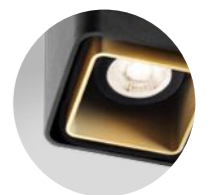

OPTIONAL

single inner cover max. 10W

CODE	
	911021W1
	911021G1
	911021B1