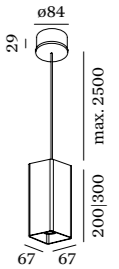

DOCUS

CEILING SUSPENDED

2.0 | 3.0 LED

LED 6W | 220-240VAC | 50-60Hz
COB 3-step | incl. PS | phase-cut dim
aluminium powder coated
brushed

0.69 | 0.85kg IP20 $\pm 0.3^\circ$ $\Delta 36^\circ$

2.0

200mm

CODE

	207564W
	207564L
	207564G
	207564P
	207564B

3.0

300mm

CODE

	207664W
	207664L
	207664G
	207664P
	207664B

Light Colour Selection

	LUMEN	CRI	CODE
2700K	420	>90	3
3000K	440	>90	5
1800-2850K	360	>95	9

2.0 | 3.0 PAR16

PAR16 max.35W | GU10
100-240VAC | 50-60Hz
aluminium powder coated
brushed

0.62 | 0.75kg IP20 $\pm 0.9^\circ$

2.0

200mm

CODE

	207520W0
	207520L0
	207520G0
	207520P0
	207520B0

3.0

300mm

CODE

	207620W0
	207620L0
	207620G0
	207620P0
	207620B0

OPTIONAL

PAR16 LED GU10 7W
phase-cut dim

CODE

2700K	901228W2
3000K	901228W4
1800-2850K	901229S9

more lamps and specs on page 577

p. 261

back