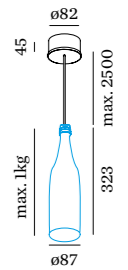

CORK

CEILING SUSPENDED

1.0

LED 3W | 120-240VAC | 50-60Hz
PCB 3-step | incl. power supply
aluminium powder coated
fits bottles inner ø16,5 - 19,5 mm

0.24kg | IP20 | 0.3m | 36°

	CODE
	210163W_
	210163B_

Light Colour Selection

	LUMEN CRI	CODE
2200K	120 >80	1
2700K	180 >80	2

OPTIONAL

	CODE
bottle 1	
75/174 glass	90019013
bottle 2	
87/323 glass	90019014

CORK MULTI

CEILING SUSPENDED

1.0

LED 3W | 120-240VAC | 50-60Hz
PCB 3-step | excl. power supply
aluminium powder coated
fits bottles inner ø16,5 - 19,5 mm

0.24kg | IP20 | 0.3° | 36°

ALWAYS USE

Suspension base round for
4 to 8 lamps | incl. power supply

CODE	
210263W	White
210263B	Black

CODE	
90052015	White
90052016	Black

Light Colour Selection

LUMEN CRI	CODE
2200K 120 >80	1
2700K 180 >80	2

Suspension base long
600mm | 2 lamps | incl. power supply

CODE	
90052017	White
90052018	Black

OPTIONAL

CODE	
bottle 1	
75/174 glass	90019013
bottle 2	
87/323 glass	90019014

900mm | 3 lamps | incl. power supply