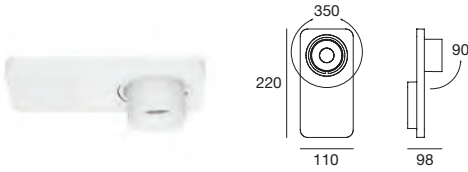

BEEBO_S

arrayLED 11 W | 220-240 V | CRI 90

TYPE

- ☐ WHITE
- ☐ BLACK
- ☐ OAK WOOD

CODE

- **8460**
- **8461**
- **8462**

COLOUR

- 3000 K
- 1162 lm

ACCESSORIES

KIT0026 | Phase-cut Dimmer (max. 100 W)

KIT0028 | Fixing bracket for modular installation (only for codes 8460-8461)

KIT0029 | Fixing bracket for modular installation (only for code 8462)

MODULARITY

+ 8460 x 2
+ KIT0028

+ 8461 x 2
+ KIT0028

+ 8462 x 2
+ KIT0029

+ 8460 x 2
+ KIT0028

+ 8461 x 2
+ KIT0028

+ 8462 x 2
+ KIT0029