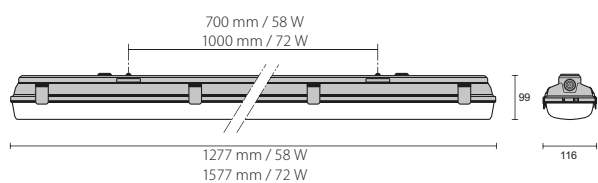

● GR-RAL7035 / Grey RAL7035 / Matt

Weatherproof LED luminaire complete with diffuser, comprising:

- → Housing made of fiberglass reinforced polyester
- → Opal PMMA diffuser for optimal light diffusion and a high light uniformity
- → Complete with FORTIMOLED led and integrated driver
- → Stainless steel antivandal clips
- → Quick ceiling fixing bracket (stainless steel)