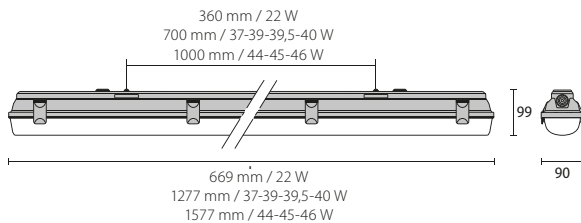

ACRO XS OPALED

IK08 5J xx5

LAMPHOLDER	WATTAGE	CLASS	CRI	KELVIN	COS Ø ≥ 0,9	OPTIC	OPTIC BEAM	LIGHTSOURCE LUMEN OUTPUT	LUMINAIRE LUMEN OUTPUT	L	B	LIFETIME	COLOUR/ RAL	PART NUMBER
Power LED 220-240 V 50/60 Hz														
LED	45 W	I	80	4000	S/W	-	-	-	5250 lm	80	10	50000 h	●	15-00881
LED	39 W	I	80	4000	S/W	-	-	-	4214 lm	80	10	50000 h	●	15-00829
LED	22 W	I	80	4000	S/W	-	-	-	2403 lm	80	10	50000 h	●	15-00886
Power LED - dimmable DALI 220-240 V 50/60 Hz														
LED	46 W	I	80	4000	S/W	-	-	-	5250 lm	80	10	50000 h	●	15-00883
LED	40 W	I	80	4000	S/W	-	-	-	4500 lm	80	10	50000 h	●	15-00882