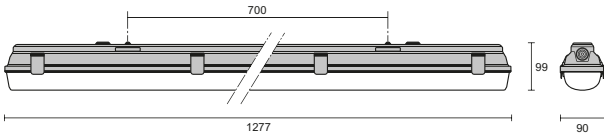

● GR-RAL7035 / Grey RAL7035 / Matt

Weatherproof LED luminaire complete with diffuser, comprising:

- → Housing made of fiberglass reinforced polyester
- → Opal PMMA diffuser for optimal light diffusion and a high light uniformity
- → Complete with CERTALED led and integrated driver
- → Stainless steel antivandal clips
- → Quick ceiling fixing bracket (stainless steel)