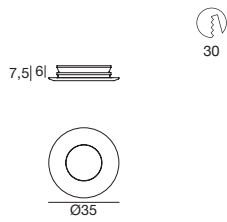

Passive heat dissipation

Brass casing available with chrome or nickel finish

Light management

Two shades of white, other colours upon request

Vissa | Decorative spotlight | powerLED 0,7 W 220 mA

type		colour		optic	
Chrome	CRI 80 86717	3000 K	66 lm	W	Diff. 00
Nickel	CRI 80 86718	5000 K	75 lm	C	

99307 ON/OFF 1 - 2 art.	99249 1-10V 1 - 15 art.	99151 DALI 1 - 15 art.	84995 Outer casing	84952 Outer casing

Vissa | Decorative spotlight | powerLED 0,7 W 220 mA

type		colour		optic	
Chrome	CRI 80 86719	3000 K	66 lm	W	Diff. 00
Nickel	CRI 80 86720	5000 K	75 lm	C	