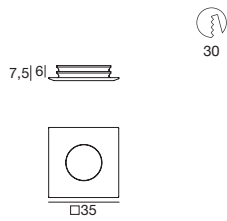

Vissa | Decorative spotlight | powerLED 0,7 W 220 mA

type		colour		optic	
Chrome	CRI 80 86719	3000 K	66 lm	W	Diff. 00
Nickel	CRI 80 86720	5000 K	75 lm	C	

99307 ON/OFF 1 - 2 art.	99249 1-10V 1 - 15 art.	99151 DALI 1 - 15 art.	84995 Outer casing	84952 Outer casing