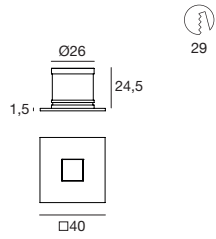

Viky_Q | Decorative spotlight | powerLED 1 W 350 mA

type

White	CRI 80	92250
Chrome	CRI 80	92251
Nickel	CRI 80	92252

colour

3000 K	130 lm	W	8°	08
4000 K	138 lm	N	15°	15
5000 K	158 lm	C	30°	30
Red		R	60°	60
Green		G	120°	12
Blue		B	Diff.	00
Yellow		Y