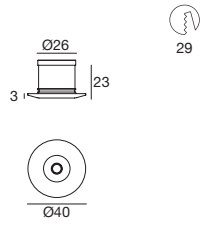

Light management

Six optics available ensuring maximum design flexibility

Passive heat dissipation

Brass or steel casing

Viky_R | Decorative spotlight | powerLED 1 W 350 mA

type		colour			optic	
White	CRI 80 92583	3000 K	130 lm	W	8°	08
Chrome	CRI 80 92584	4000 K	138 lm	N	15°	15
Nickel	CRI 80 92585	5000 K	158 lm	C	30°	30
Nickel O.	CRI 80 97725	Red		R	50°	50
		Green		G	60°	60
		Blue		B		
		Yellow		Y		