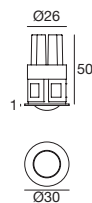

Passive heat dissipation

Brass or polyamide casing

Light management

Six optics available ensuring maximum design flexibility

Picrol | Decorative spotlight | powerLED 1 W 350 mA

type		colour			optic	
White	CRI 80 92256	3000 K	130 lm	W	30°	30
Black	CRI 80 92258	4000 K	138 lm	N	50°	50
Chrome	CRI 80 92259	5000 K	158 lm	C	70°	70
		Red		R		
		Green		G		
		Blue		B		
		Yellow		Y		

89144	99115	99114	98049
ON/OFF 1 - 2 art.	1-10V 1 - 15 art.	DALI 1 - 15 art.	Outer casing

Picrol | Decorative spotlight | powerLED 1 W 350 mA

type		colour			optic	
White	CRI 80 91364	3000 K	130 lm	W	10°	10
Chrome	CRI 80 86407	4000 K	138 lm	N	30°	30
		5000 K	158 lm	C	50°	50
		Red		R	70°	70
		Green		G	120°	12
		Blue		B	Diff.	00
		Yellow		Y		

89144	99115	99114	84955	84336
ON/OFF 1 - 2 art.	1-10V 1 - 15 art.	DALI 1 - 15 art.	Outer casing	Outer casing

Picrol | Decorative spotlight | powerLED 1.5 W 500 mA

type		colour			optic	
White	CRI 80 91365	3000 K	178 lm	W	10°	10
Chrome	CRI 80 86408	4000 K	190 lm	N	30°	30
		5000 K	216 lm	C	50°	50
		Red		R	70°	70
		Green		G	120°	12
		Blue		B	Diff.	00
		Yellow		Y		