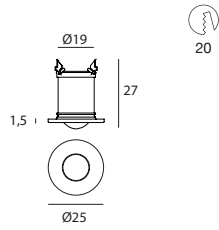

Passive heat dissipation

Brass or polyamide casing

Light management

Six optics available ensuring maximum design flexibility

Picrol | Decorative spotlight | powerLED 1 W 350 mA

type		colour			optic	
White	CRI 80 92256	3000 K	130 lm	W	30°	30
Black	CRI 80 92258	4000 K	138 lm	N	50°	50
Chrome	CRI 80 92259	5000 K	158 lm	C	70°	70
		Red		R		
		Green		G		
		Blue		B		
		Yellow		Y		

89144	99115	99114	98049
ON/OFF 1 - 2 art.	1-10V 1 - 15 art.	DALI 1 - 15 art.	Outer casing

Picrol | Decorative spotlight | powerLED 1 W 350 mA

type		colour			optic	
White	CRI 80 91364	3000 K	130 lm	W	10°	10
Chrome	CRI 80 86407	4000 K	138 lm	N	30°	30
		5000 K	158 lm	C	50°	50
		Red		R	70°	70
		Green		G	120°	12
		Blue		B	Diff.	00
		Yellow		Y		

89144	99115	99114	84955	84336
ON/OFF 1 - 2 art.	1-10V 1 - 15 art.	DALI 1 - 15 art.	Outer casing	Outer casing

Picrol | Decorative spotlight | powerLED 1.5 W 500 mA

type		colour			optic	
White	CRI 80 91365	3000 K	178 lm	W	10°	10
Chrome	CRI 80 86408	4000 K	190 lm	N	30°	30
		5000 K	216 lm	C	50°	50
		Red		R	70°	70
		Green		G	120°	12
		Blue		B	Diff.	00
		Yellow		Y		