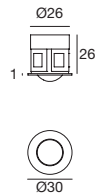

Passive heat dissipation

Brass or polyamide casing

Light management

Six optics available ensuring maximum design flexibility

Picrol | Decorative spotlight | powerLED 1 W 350 mA

type		colour			optic	
White	CRI 80 92256	3000 K	130 lm	W	30°	30
Black	CRI 80 92258	4000 K	138 lm	N	50°	50
Chrome	CRI 80 92259	5000 K	158 lm	C	70°	70
		Red		R		
		Green		G		
		Blue		B		
		Yellow		Y		

89144	99115	99114	98049
ON/OFF 1 - 2 art.	1-10V 1 - 15 art.	DALI 1 - 15 art.	Outer casing

Picrol | Decorative spotlight | powerLED 1 W 350 mA

type		colour			optic	
White	CRI 80 91364	3000 K	130 lm	W	10°	10
Chrome	CRI 80 86407	4000 K	138 lm	N	30°	30
		5000 K	158 lm	C	50°	50
		Red		R	70°	70
		Green		G	120°	12
		Blue		B	Diff.	00
		Yellow		Y		