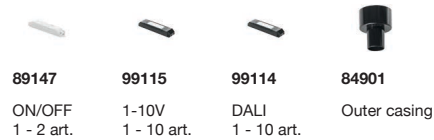

89147 ON/OFF 1 - 2 art.
99115 1-10V 1 - 10 art.
99114 DALI 1 - 10 art.
84901 Outer casing