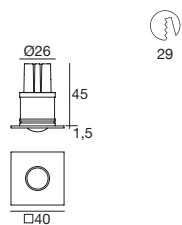

Nitum_Q | Decorative spotlight | powerLED 2.1 W 220 mA

29

type

White	88569
Chrome	86614
Nickel	86615
Steel	86675
Nickel O.	97724