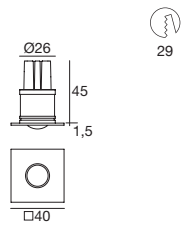

89144 ON/OFF 1 - 2 art.
99115 1-10V 1 - 15 art.
99114 DALI 1 - 15 art.
84915 Outer casing
84336 Outer casing

Nitum_Q | Decorative spotlight | powerLED 2 W 630 mA

29

type

| | | |
|-----------|--------|--------------|
| White | CRI 80 | 88424 |
| Chrome | CRI 80 | 85061 |
| Nickel | CRI 80 | 85062 |
| Steel | CRI 80 | 86884 |
| Nickel O. | CRI 80 | 97722 |