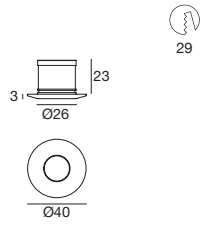

Passive heat dissipation

Brass or steel casing

Light management

Eight optics available ensuring maximum design flexibility

Nitum_R | Decorative spotlight | powerLED 1 W 350 mA

| type | | colour | | | optic | |
|-----------|---------------------|--------|--------|----------|-------|-----------|
| White | CRI 80 88421 | 2700 K | 121 lm | M | 10° | 10 |
| Chrome | CRI 80 85043 | 3000 K | 130 lm | W | 30° | 30 |
| Nickel | CRI 80 85044 | 4000 K | 138 lm | N | 50° | 50 |
| Steel | CRI 80 86881 | 5000 K | 158 lm | C | 70° | 70 |
| Nickel O. | CRI 80 97719 | Red | | R | 120° | 12 |
| | | Green | | G | Diff. | 00 |
| | | Blue | | B | | |
| | | Yellow | | Y | | |