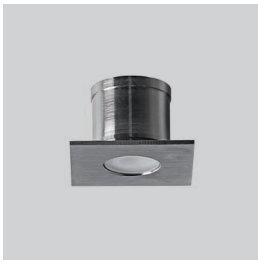

Nitum_Q | Decorative spotlight | powerLED 1 W 350 mA

29

type

White	CRI 80	88422
Chrome	CRI 80	85045
Nickel	CRI 80	85046
Steel	CRI 80	86882
Nickel O.	CRI 80	97720

colour

2700 K	121 lm	M	10°	10
3000 K	130 lm	W	30°	30
4000 K	138 lm	N	50°	50
5000 K	158 lm	C	70°	70
Red		R	120°	12
Green		G	Diff.	00
Blue		B		
Yellow		Y