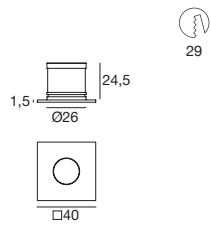

Nitum_Q | Decorative spotlight | powerLED 1 W 350 mA

29

type

White	CRI 80	88422
Chrome	CRI 80	85045
Nickel	CRI 80	85046
Steel	CRI 80	86882
Nickel O.	CRI 80	97720

colour

2700 K	121 lm	M	10°	10
3000 K	130 lm	W	30°	30
4000 K	138 lm	N	50°	50
5000 K	158 lm	C	70°	70
Red		R	120°	12
Green		G	Diff.	00
Blue		B		
Yellow		Y