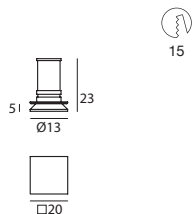

Mosaic

With Mosaic you will be able to draw **mosaic lighting compositions** or, alternatively, add a touch of style to small environments. The Mosaic square glass diffuser (20x20mm) is a brand new way of interpreting light.

Passive heat dissipation
Brass casing

IP66
It can be used in swimming pools, saunas, spas

Mosaic | Decorative spotlight | powerLED 1 W 350 mA

type		colour		optic	
White	CRI 80	93820	4000 K	114 lm	N
				Diff.	00

- 
89144
 ON/OFF
 1 - 2 art.
- 
99115
 1-10V
 1 - 15 art.
- 
99114
 DALI
 1 - 15 art.
- 
84335
 Outer casing

“Villa San Gottardo” - Vittorio Veneto (Italy)