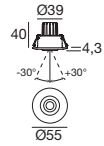

Passive heat dissipation

Aluminium casing

Light management

Three directional beam angles available for maximum design flexibility

Ghilea | Decorative spotlight | powerLED 2 W 630 mA

43

type

White	CRI 80	97044
Black	CRI 80	97045
Grey	CRI 80	97046
Chrome	CRI 80	97047
Nickel	CRI 80	97189

colour

3000 K	208 lm	W
4000 K	222 lm	N
5000 K	253 lm	C
R - G - B - Y on request		

optic

15°	15
30°	30
60°	60

89147
ON/OFF
1 - 2 art.

99115
1-10V
1 - 10 art.

99114
DALI
1 - 10 art.

84902
Outer casing