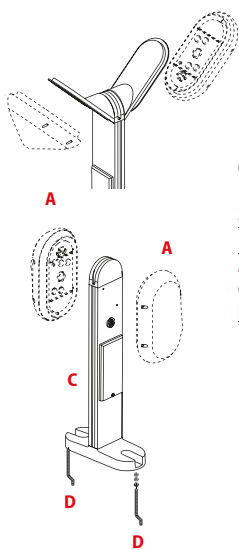

- Painted extruded aluminium post suitable for single or twin (back to back) luminaire mounting
- Self-extinguishing technopolymer junction box with 4-pole 16 mm² terminal
- Painted die-cast aluminium flange for ground anchoring

33 M1/M2 Post

Mini 33 M1/M2 Post

Aluminium post suitable for single or twin (back to back) luminaire mounting, comprising:

- Painted extruded aluminium post suitable for single or twin (back to back) luminaire mounting
- Self-extinguishing technopolymer brackets
- Self-extinguishing technopolymer junction box with 4-pole 16 mm² terminal block

Ovale and Tondo Bracket/33 Bracket

- Self-extinguishing technopolymer bracket angled at 45°
- Supplied complete with plugs for wall mounting

Complete unit

1A+1B = please order 2 codes

COMPONENTS

- A** luminaire
- B** bracket

250

SUPERDELTA
OVALE 33
008953

Complete unit

1A+1C+2D = please order 4 codes

2A+1C+2D = please order 5 codes

COMPONENTS

- A** luminaire
- C** pole
- D** fixing rod

DESCRIPTION	COLOR	PART NUMBER
SUPERDELTA OVALE 33		
Bracket 33	●	008953
Post 33 mini D	●	008136
Post 33 D	●	008133
Post 33 mini M1	●	008137
Post 33 mini M2	●	008138
Post mini M1	●	008134
Post 33 M2	●	008135