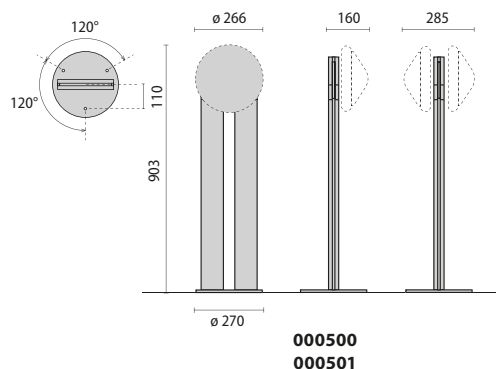

SUPERDELTA TONDO

IK08 5J xx5

LAMPHOLDER	WATTAGE	CLASS	CRI	KELVIN	COS Ø ≥ 0,9	OPTIC	OPTIC BEAM	LIGHTSOURCE LUMEN OUTPUT	LUMINAIRE LUMEN OUTPUT	L	B	LIFETIME	COLOUR/ RAL	PART NUMBER
E27	1x75 W	II	•	-	-	S/EW	-	-	-	-	-	-	●	001718
E27	1x75 W	II	•	-	-	S/EW	-	-	-	-	-	-	●	001724
E27	1x75 W	II	•	-	-	S/EW	-	-	-	-	-	-	●	001720

◀▶ Dulux EL Longlife E27 1x14W / ▶ GE FLE E27 1x9W / ▶ PHILIPS PL-E E27 1x8W

SUPERDELTA TONDO SAFE

IK10 20J xx9

LAMPHOLDER	WATTAGE	CLASS	CRI	KELVIN	COS Ø ≥ 0,9	OPTIC	OPTIC BEAM	LIGHTSOURCE LUMEN OUTPUT	LUMINAIRE LUMEN OUTPUT	L	B	LIFETIME	COLOUR/ RAL	PART NUMBER
E27	1x75 W	II	•	-	-	S/EW	-	-	-	-	-	-	●	001498
E27	1x75 W	II	•	-	-	S/EW	-	-	-	-	-	-	●	001536
E27	1x75 W	II	•	-	-	S/EW	-	-	-	-	-	-	●	001517

◀▶ Dulux EL Longlife E27 1x14W / ▶ GE FLE E27 1x9W / ▶ PHILIPS PL-E E27 1x8W

SUPERDELTA TONDO VISA

IK08 5J xx5

LAMPHOLDER	WATTAGE	CLASS	CRI	KELVIN	COS Ø ≥ 0,9	OPTIC	OPTIC BEAM	LIGHTSOURCE LUMEN OUTPUT	LUMINAIRE LUMEN OUTPUT	L	B	LIFETIME	COLOUR/ RAL	PART NUMBER
E27	1x60 W	II	•	-	-	A/EW	-	-	-	-	-	-	●	001730
E27	1x60 W	II	•	-	-	A/EW	-	-	-	-	-	-	●	001729
E27	1x60 W	II	•	-	-	A/EW	-	-	-	-	-	-	●	001728

◀▶ Dulux EL Longlife E27 1x14W / ▶ GE FLE E27 1x9W / ▶ PHILIPS PL-E E27 1x8W

SUPERDELTA TONDO VISA SAFE

IK10 20J xx9

LAMPHOLDER	WATTAGE	CLASS	CRI	KELVIN	COS Ø ≥ 0,9	OPTIC	OPTIC BEAM	LIGHTSOURCE LUMEN OUTPUT	LUMINAIRE LUMEN OUTPUT	L	B	LIFETIME	COLOUR/ RAL	PART NUMBER
E27	1x60 W	II	•	-	-	A/EW	-	-	-	-	-	-	●	001558
E27	1x60 W	II	•	-	-	A/EW	-	-	-	-	-	-	●	001539
E27	1x60 W	II	•	-	-	A/EW	-	-	-	-	-	-	●	001538

◀▶ Dulux EL Longlife E27 1x14W / ▶ GE FLE E27 1x9W / ▶ PHILIPS PL-E E27 1x8W

OPTIONAL ACCESSORIES

Post suitable for single or twin (back to back) luminaire mounting, comprising:

- → Two painted extruded aluminium uprights
- → Painted aluminium connecting flange
- → Technopolymer shank connector acts as a junction box with 4-pole 16 mm² terminal