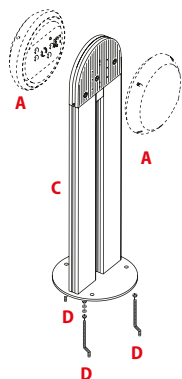

OPTIONAL ACCESSORIES

Post suitable for single or twin (back to back) luminaire mounting, comprising:

- → Two painted extruded aluminium uprights
- → Painted aluminium connecting flange
- → Technopolymer shank connector acts as a junction box with 4-pole 16 mm² terminal

DESCRIPTION	COLOR	PART NUMBER
SUPERDELTA TONDO		
Double Post	●	000500
Double Post	●	000501

Complete unit

- 1A+1C+2D = please order 4 codes
- 1A+1C+3D = please order 5 codes
- 2A+1C+2D = please order 5 codes
- 2A+1C+3D = please order 6 codes

COMPONENTS

- **A** luminaire
- **C** pole
- **D** fixing rod