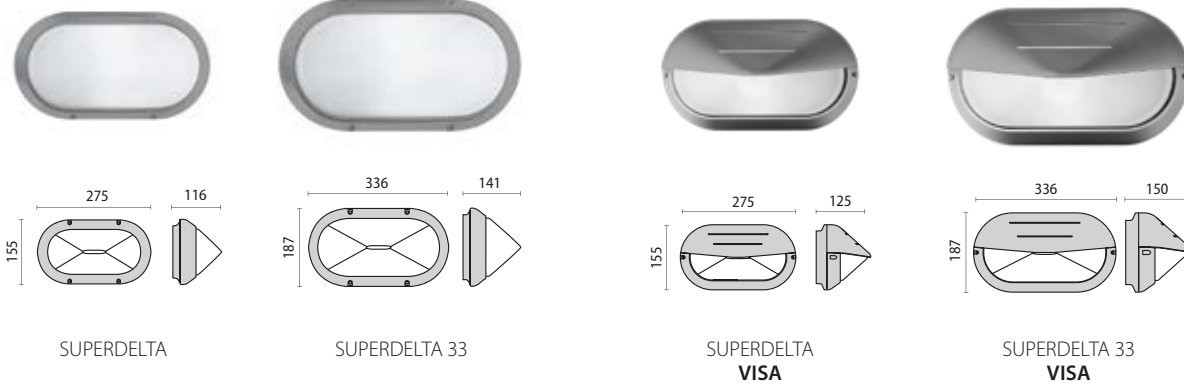

◀▶ Dulux EL Longlife E27 1x14W / ▶ GE FLE E27 1x9W / ▶ PHILIPS PL-E E27 1x8W

OPTIONAL ACCESSORIES

Post suitable for single or twin (back to back) luminaire mounting, comprising:

- Two painted extruded aluminium uprights
- Painted aluminium connecting flange
- Technopolymer shank connector acts as a junction box with 4-pole 16 mm² terminal

COMPONENTS

- A** luminaire
- C** pole
- D** fixing rod

SUPERDELTA OVALE/33

design by ROBERTO FIORATO

- GR-94 / Metallic grey / Textured
- BK-81 / Black / Textured
- IVORY-10 / Ivory / Textured

Series of ceiling, wall, bracket and post mounted luminaires for indoor and outdoor, in two sizes, comprising:

Package size

 superdelta ovale
30 x 29 x 51,5 cm
(master x 6)

 superdelta 33
37,5 x 33 x 60,5 cm
(master x 6)

Fixing holes

SUPERDELTA OVALE

IK06 1J xx3

LAMPHOLDER	WATTAGE	CLASS		CRI	KELVIN	COS Φ $\geq 0,9$	OPTIC	OPTIC BEAM	LIGHTSOURCE LUMEN OUTPUT	LUMINAIRE LUMEN OUTPUT	L	B	LIFETIME	COLOUR/ RAL	PART NUMBER
E27	1x60 W	II	•	-	-	-	S/EW	-	-	-	-	-	-	●	001710
E27	1x60 W	II	•	-	-	-	S/EW	-	-	-	-	-	-	●	001704
E27	1x60 W	II	•	-	-	-	S/EW	-	-	-	-	-	-	●	001700