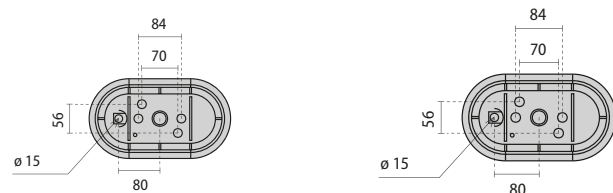

COMPONENTS

- A** luminaire
- C** pole
- D** fixing rod

SUPERDELTA OVALE/33

design by ROBERTO FIORATO

- GR-94 / Metallic grey / Textured
- BK-81 / Black / Textured
- IVORY-10 / Ivory / Textured

Series of ceiling, wall, bracket and post mounted luminaires for indoor and outdoor, in two sizes, comprising:

Package size

 superdelta ovale
30 x 29 x 51,5 cm
(master x 6)

 superdelta 33
37,5 x 33 x 60,5 cm
(master x 6)

Fixing holes

SUPERDELTA OVALE

IK06 1J xx3

LAMPHOLDER	WATTAGE	CLASS		CRI	KELVIN	COS Φ $\geq 0,9$	OPTIC	OPTIC BEAM	LIGHTSOURCE LUMEN OUTPUT	LUMINAIRE LUMEN OUTPUT	L	B	LIFETIME	COLOUR/ RAL	PART NUMBER
E27	1x60 W	II	•	-	-	-	S/EW	-	-	-	-	-	-	●	001710
E27	1x60 W	II	•	-	-	-	S/EW	-	-	-	-	-	-	●	001704
E27	1x60 W	II	•	-	-	-	S/EW	-	-	-	-	-	-	●	001700