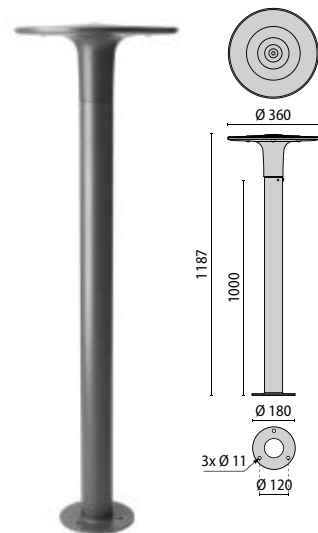

SPILLO

design by ALESSANDRO PEDRETTI

● AN-96 / Anthracite gray / Textured

Series of LED landscaping outdoor bollard and pole-top luminaires, comprising:

- Painted die-cast aluminium housing
- Anti-ageing silicone gasket
- External electrical connection with sealed plug-socket QUICK, complete with cable
- Waterproof cable gland M25x1.5 for cables Ø 9- Ø 14 mm
- Stainless steel external screws
- Analogue dimmable HF ballast, 1-10 V
- Each LED is coupled with an electronic safety device (NUD) that can by-pass it in case of failure
- The "SECURE LIGHT DISTRIBUTION" system guarantees uniform light distribution even in the remote case of LED failures
- Supplied with 1m pre-wired HORN-5 cable
- CP versions feature asymmetric light distribution suitable for bicycle and pedestrian pathways
- Supplied complete with 220-240 V 50/60 Hz power supply unit.
- Complying with the recommendations for glare control and upward light pollution

It is possible to replace the LED cards to keep the luminaire technologically updated through the years.

SPILLO MINI POST

IK10 20J xx9

LAMPHOLDER	WATTAGE	CLASS	CRI	KELVIN	COS Φ ≥ 0,9	OPTIC	OPTIC BEAM	LIGHTSOURCE LUMEN OUTPUT	LUMINAIRE LUMEN OUTPUT	L	B	LIFETIME	COLOUR/ RAL	PART NUMBER
------------	---------	-------	-----	--------	-------------	-------	------------	--------------------------	------------------------	---	---	----------	-------------	-------------

Power LED dimmable 1-10 V 220-240 V 50/60 Hz

LED	16 W	II	•	70	4000	C/EW	-	1683 lm	1034 lm	80	10	60000 h	●	303496
LED	11 W	II	•	70	4000	C/EW	-	1122 lm	703 lm	80	10	60000 h	●	303494

SPILLO MINI

IK10 20J xx9