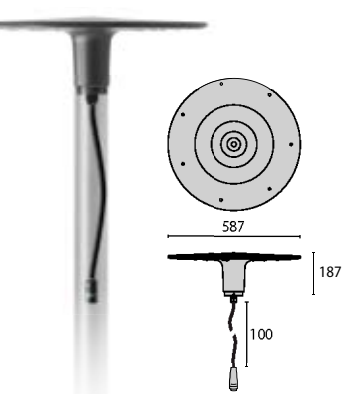

Power LED - with automatic power reduction 220-240 V 50/60 Hz

LED	44 W	II		70	4000	C/EW	-	5236 lm	3301 lm	80	10	60000 h	●	304024

SPILLO MINI POST

max 5,5 kg

SPILLO MINI

max 3,3 kg   0,0047 m²

SPILLO

max 7 kg   0,0062 m²