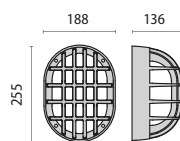

EKO+ 19

EKO+ 19
/G

EKO+ 19
GRILL

Package size

 30 x 76 x 22 cm
(master x 5)

Fixing holes

EKO+19 LED

IK07 2J xx5