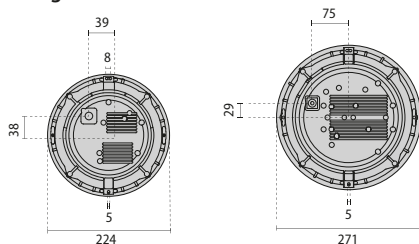

EKO+
21 LED
21

EKO+
21 /G

EKO+
21 GRILL

EKO+
26 LED
26
26 DETEK HF

EKO+
26 /G
26/G PC

Package size

 EKO+ 21
28 x 76 x 27 cm
(master x 5)

 EKO+ 26
32 x 72 x 34 cm
(master x 5)

Fixing holes

LED SMD

EKO+21 LED

IK07 2J xx5

LAMPHOLDER	WATTAGE	CLASS	CRI	KELVIN	COS Φ $\geq 0,9$	OPTIC	OPTIC BEAM	LIGHTSOURCE LUMEN OUTPUT	LUMINAIRE LUMEN OUTPUT	L	B	LIFETIME	COLOUR/ RAL	PART NUMBER
Power LED 220-240 V 50/60 Hz														
LED	11 W	I	80	4000	•	S/EW	-	1281 lm	734 lm	80	10	50000 h	●	303476
LED	11 W	I	80	3000	•	S/EW	-	1214 lm	701 lm	80	10	50000 h	●	303478
LED	11 W	I	80	4000	•	S/EW	-	1281 lm	734 lm	80	10	50000 h	○	303477
LED	11 W	I	80	3000	•	S/EW	-	1214 lm	701 lm	80	10	50000 h	○	303479