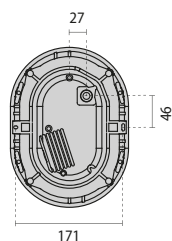

EKO+ 19

EKO+ 19
/G

EKO+ 19
GRILL

Package size

 30 x 76 x 22 cm
(master x 5)

Fixing holes

EKO+19 LED

IK07 2J xx5