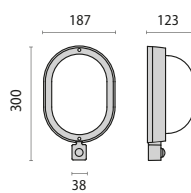

- Wall and ceiling mounting luminaire for indoor and outdoor, comprising:
 - Housing, ring and screens (/G, GRILL, SPLIT) in technopolymer
 - Pressed glass diffuser, white painted inside
 - Aluminium reflector for incandescent versions
 - Stainless steel locking screws
 - Aluminium gear tray for fluorescent models
 - Anti-tamper kit available as an accessory
 - DETEK versions feature an integrated motion sensor fitted into a technopolymer external box
 - Sensor suitable for resistive or inductive load
 - Regulation of the switch-off time from 6 seconds to 20 minutes
 - Tripping threshold from 5 lux to daylight level
 - Mandatory downward direction of sensor
 - Vertical detection angle equal to 360°, horizontal angle 100°
 - All versions are available with polycarbonate diffuser IK10 on request
 - Also available in round shape

EKO 19

EKO 19
DETEK

EKO 19
/G

EKO 19
GRILL

EKO 19
SPLIT

Package size

EKO 19
76 x 24 x 55 cm
(master x 10)

EKO 19 DETEK
28 x 75 x 30 cm
(master x 5)