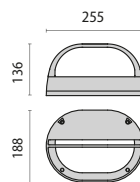

EKO+ 19

EKO+ 19
/G

EKO+ 19
GRILL

Package size

 30 x 76 x 22 cm
(master x 5)

Fixing holes

EKO+19 LED

IK07 2J xx5