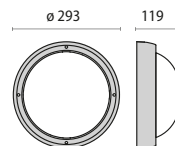

EKO+
21 LED
21

EKO+
21 /G

EKO+
21 GRILL

EKO+
26 LED
26
26 DETEK HF

EKO+
26 /G
26/G PC

Package size

 EKO+ 21
28 x 76 x 27 cm
(master x 5)

 EKO+ 26
32 x 72 x 34 cm
(master x 5)

Fixing holes

LED SMD

EKO+21 LED

IK07 2J xx5

LAMPHOLDER	WATTAGE	CLASS	CRI	KELVIN	COS Φ $\geq 0,9$	OPTIC	OPTIC BEAM	LIGHTSOURCE LUMEN OUTPUT	LUMINAIRE LUMEN OUTPUT	L	B	LIFETIME	COLOUR/ RAL	PART NUMBER
Power LED 220-240 V 50/60 Hz														
LED	11 W	I	80	4000	•	S/EW	-	1281 lm	734 lm	80	10	50000 h	●	303476
LED	11 W	I	80	3000	•	S/EW	-	1214 lm	701 lm	80	10	50000 h	●	303478
LED	11 W	I	80	4000	•	S/EW	-	1281 lm	734 lm	80	10	50000 h	○	303477
LED	11 W	I	80	3000	•	S/EW	-	1214 lm	701 lm	80	10	50000 h	○	303479