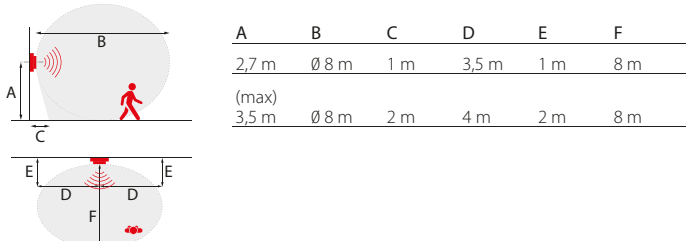

CEILING SURFACE MOUNTED

WALL MOUNTED