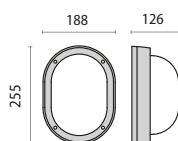

EKO+ 19

EKO+ 19
/G

EKO+ 19
GRILL

Package size

 30 x 76 x 22 cm
(master x 5)

Fixing holes

EKO+19 LED

IK07 2J xx5

LAMPHOLDER	WATTAGE	CLASS		CRI	KELVIN	COS Φ $\geq 0,9$	OPTIC	OPTIC BEAM	LIGHTSOURCE LUMEN OUTPUT	LUMINAIRE LUMEN OUTPUT	L	B	LIFETIME	COLOUR/ RAL	PART NUMBER
Power LED 220-240 V 50/60 Hz															
LED	10 W	I		80	4000		S/EW	-	738 lm	508 lm	80	10	50000 h	●	301382
LED	10 W	I		80	3000		S/EW	-	672 lm	479 lm	80	10	50000 h	●	3013826
LED	10 W	I		80	4000		S/EW	-	738 lm	508 lm	80	10	50000 h	●	301383
LED	10 W	I		80	3000		S/EW	-	672 lm	479 lm	80	10	50000 h	●	3013836
LED	10 W	I		80	4000		S/EW	-	738 lm	508 lm	80	10	50000 h	○	301381
LED	10 W	I		80	3000		S/EW	-	672 lm	479 lm	80	10	50000 h	○	3013816