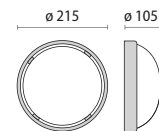

DROP 20

IK08 5J xx5

LAMPHOLDER	WATTAGE	CLASS	☑	CRI	KELVIN	COS φ ≥ 0,9	OPTIC	OPTIC BEAM	LIGHTSOURCE LUMEN OUTPUT	LUMINAIRE LUMEN OUTPUT	L	B	LIFETIME	COLOUR/ RAL	PART NUMBER
E27	1x60 W	II	•	-	-	-	S/EW	-	-	-	-	-	-	○	005000

◀ Dulux EL Longlife E27 1x11W / ▶ GE FLE E27 1x11W / ▶ Megaman MM332 E27 1x20W / ▶ PHILIPS PL-E E27 1x8W