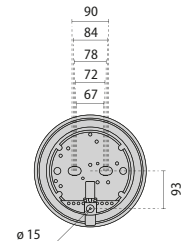

Easy opening diffuser

Package size

DROP 20  
27 x 26 x 66,5 cm  
(master x 5)

DROP 25  
31 x 30 x 59 cm  
(master x 5)

Fixing holes

## DROP 20

IK08 5J xx5

LAMPHOLDER	WATTAGE	CLASS	☑	CRI	KELVIN	COS φ ≥ 0,9	OPTIC	OPTIC BEAM	LIGHTSOURCE LUMEN OUTPUT	LUMINAIRE LUMEN OUTPUT	L	B	LIFETIME	COLOUR/ RAL	PART NUMBER
E27	1x60 W	II	•	-	-	-	S/EW	-	-	-	-	-	-	○	<b>005000</b>