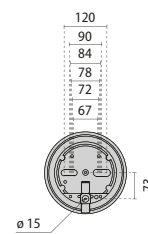

Easy opening diffuser

Package size

DROP 20  
27 x 26 x 66,5 cm  
(master x 5)

DROP 25  
31 x 30 x 59 cm  
(master x 5)

Fixing holes

## DROP 20

IK08 5J xx5

LAMPHOLDER	WATTAGE	CLASS	☑	CRI	KELVIN	COS φ ≥ 0,9	OPTIC	OPTIC BEAM	LIGHTSOURCE LUMEN OUTPUT	LUMINAIRE LUMEN OUTPUT	L	B	LIFETIME	COLOUR/ RAL	PART NUMBER
E27	1x60 W	II	•	-	-	-	S/EW	-	-	-	-	-	-	○	<b>005000</b>